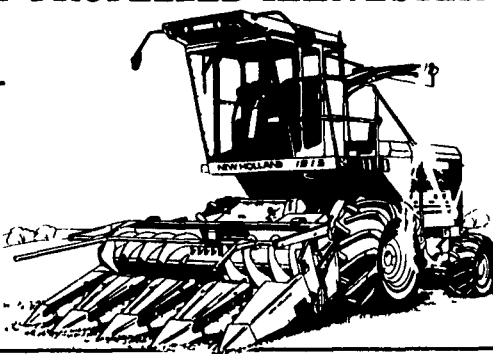

- Metal Detector
- Electric Controls
- Model 360 Or 824 Crop Head

**FROM FIELD TO SILO! NH HAS THE TEAM TO DO IT RIGHT**

**WAIVER OF FINANCE ON HAY & FORAGE TIL 5/1/93!**

**NH 1915 SELF-PROPELLED HARVESTER**

Sharpen Knives And Adjust Shearbar Automatically In Minutes!

- 4 Row Cornhead & Pick-Up
- Easy PTO Hookup

**NH TR86 COMBINE — NEW!**

With 974 6 Row Cornhead FEATURING LOW PROFILE CORNHEAD FOR FAST, CLEAN HARVEST

**NH 1499 MOWER COND.**

WAIVER TIL 5/1/93!

**END OF SEASON SPECIAL! ONE ONLY — CALL OR STOP IN TODAY!**

**NH FORAGE BLOWER**

- Model 28 — 540 PTO
- Model 40 — 1000 PTO

**FILL TALL SILOS FAST!**  
Featuring Whirl-A-Feed — Break Up Clumps For Even Feed.