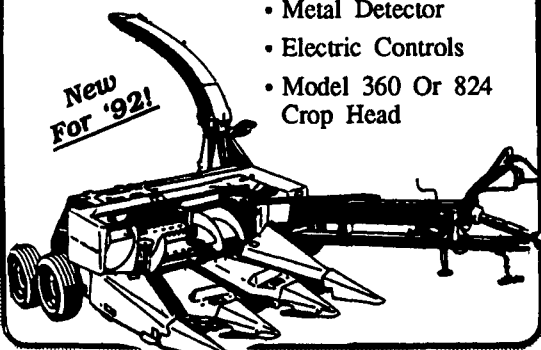

**CASE IH 1350 GRINDER/MIXER**

- 150 Bushel
- Scales
- Flotation Tires

**MUST GO!**

Selling Below Invoice To Move

**NOW IS THE TIME FOR DEEP-TILL CASE IH 14 Subsoiler AVAILABLE NOW!**

**ATTENTION FARMERS:** If Parts Are Needed After Hours To Keep You Going, Call Matt At Home — 665-6772

**MESSICK FARM EQUIPMENT, INC.**

Rheems Exit- Rt. 283, Elizabethtown, PA  
717-367-1319, 717-653-8867

Ford Credit

**TEAM UP WITH US!**

Your Ford New Holland Equipment Headquarters

**NH 790/900 FORAGE HARVESTER**

- Metal Detector
- Electric Controls
- Model 360 Or 824 Crop Head

**FROM FIELD TO SILO! NH HAS THE TEAM TO DO IT RIGHT**

**WAIVER OF FINANCE ON HAY & FORAGE TIL 5/1/93!**

**NH 1915 SELF-PROPELLED HARVESTER**

Sharpen Knives And Adjust Shearbar Automatically In Minutes!

- 4 Row Cornhead & Pick-Up
- Easy PTO Hookup

**NH TR86 COMBINE — NEW!**

With 974 6 Row Cornhead FEATURING LOW PROFILE CORNHEAD FOR FAST, CLEAN HARVEST