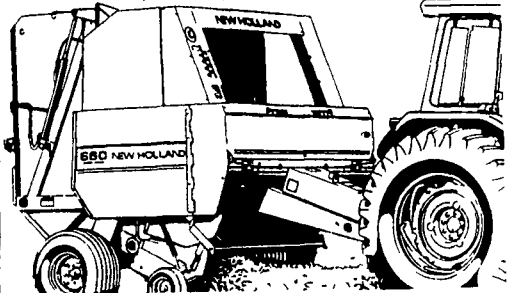

NH 630, 650, 660 RD. BALER