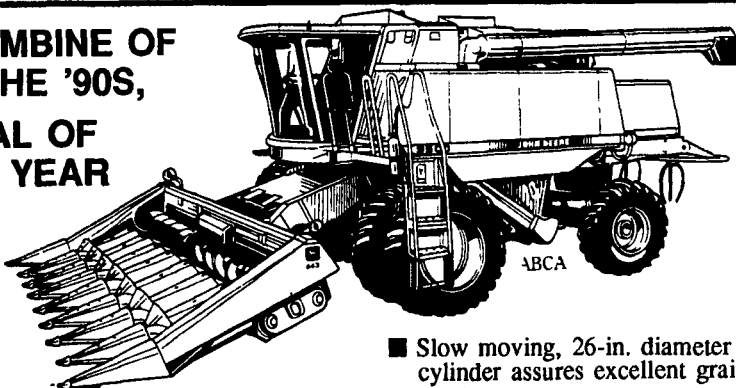

# LEHIGH AG EQUIPMENT, INC.

6670 Ruppville Rd., Allentown, PA 18106 215-398-2553

CALL TOLL FREE FROM  
ANYWHERE IN THE U.S.A.

1-800-DEERE-PARTS or 1-800-333-7372

## ★ 6.9% FINANCING! ★

COMBINE OF  
THE '90S,  
DEAL OF  
THE YEAR

■ 9500 Maximizer™ Combine...  
215-hp, 204-bu. grain tank.

- Slow moving, 26-in. diameter cylinder assures excellent grain quality.
- Large threshing area, extra cleaning capacity.
- Advanced cab, center-mounted, with buddy seat.