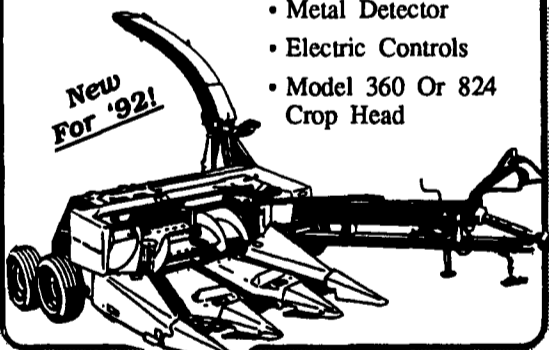

MESSICK FARM EQUIPMENT, INC.

Rheems Exit- Rt. 283, Elizabethtown, PA
717-367-1319, 717-653-8867

Ford Credit

TEAM UP WITH US!

Your Ford New Holland Equipment Headquarters

NH 790/900 FORAGE HARVESTER

New For '92!

- Metal Detector
- Electric Controls
- Model 360 Or 824 Crop Head

**FROM FIELD TO SILO!
NH HAS THE TEAM TO DO IT RIGHT**

WAIVER OF FINANCE ON HAY & FORAGE TIL 5/1/93!

NH 1915 SELF-PROPELLED HARVESTER

- Auto Knife Sharpening
- Auto Shearbar Adjust
- 4 Row Cornhead And Pickup
- Easy PTO Hookup

NH FORAGE BLOWER

- Model 28 — 540 PTO
- Model 40 — 1000 PTO

FILL TALL SILOS FAST!
Featuring Whirl-A-Feed — Break Up Clumps For Even Feed.

NH TR86 COMBINE — NEW!

With 974 6 Row Cornhead
FEATURING LOW PROFILE CORNHEAD
FOR FAST, CLEAN HARVEST