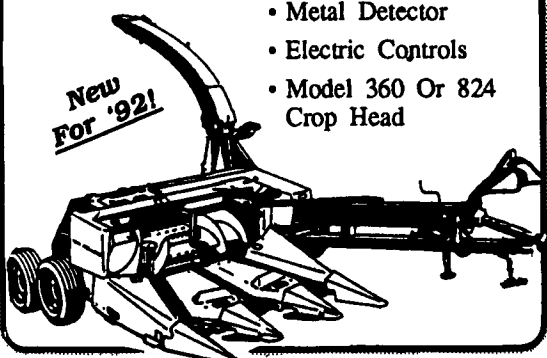

Rheems Exit- Rt. 283, Elizabethtown, PA
717-367-1319, 717-653-8867

Ford Credit

TEAM UP WITH US!

Your Ford New Holland Equipment Headquarters

NH 790/900 FORAGE HARVESTER

New For '92!

- Metal Detector
- Electric Controls
- Model 360 Or 824 Crop Head

FROM FIELD TO SILO!
NH HAS THE TEAM TO DO IT RIGHT

WAIVER OF FINANCE ON HAY & FORAGE TIL 5/1/93!

NH 1915 SELF-PROPELLED HARVESTER

- Auto Knife Sharpening
- 4 Row Cornhead And Pickup
- Auto Shearbar Adjust
- Easy PTO Hookup

NH FORAGE BLOWER

- Model 28 — 540 PTO
- Model 40 — 1000 PTO

FILL TALL SILOS FAST!
Featuring Whirl-A-Feed —
Break Up Clumps For Even Feed.

NH TR86 COMBINE — NEW!

With 974 6 Row Cornhead
FEATURING LOW PROFILE CORNHEAD
FOR FAST, CLEAN HARVEST