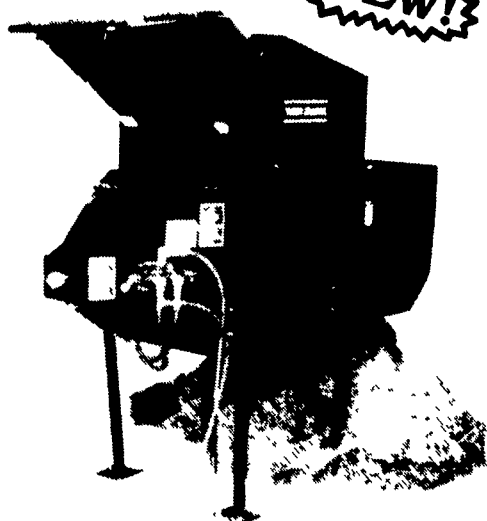

The Liners Are Manufactured To Fit Most Standard
Diameter Silos.

ORDER NOW
FOR SEPTEMBER DELIVERY
Call Or Write For Details

AARON GROFF and SON
FARM & DAIRY STORE

103 Clearview Dr., Ephrata, PA 17522 Phone (717) 354-4831
Store Hours - Mon., Thurs. & Fri. 7 A.M. to 6 P.M.
Tues. & Wed. 7 A.M. to 5 P.M.; Sat. 7 A.M. to Noon

\$600 BALE PROCESSOR

Engineered & Designed

By Van Dale...

NEW!

ONLY ONE OF ITS KIND
ON THE MARKET TODAY!

Baled Hay From Van Dale's
3600 Bale Processor
Can Now Be Effectively
Mixed In Any Brand Mixer!

- ★ ALL NEW...
Process Hay For Use In T.M.R.
- ★ No Dust ★ Only One Moving Part
- ★ Use With All Mixers Including
Tumblers & Web Chain Units
- ★ Quiet ★ No Loss Of Hay Leaves
- ★ Can Be Used On 3-Pt. Hookup Off
Tractor Hydraulics Or...
- ★ Can Be Stationary Mounted With
Hydraulic Power Pack