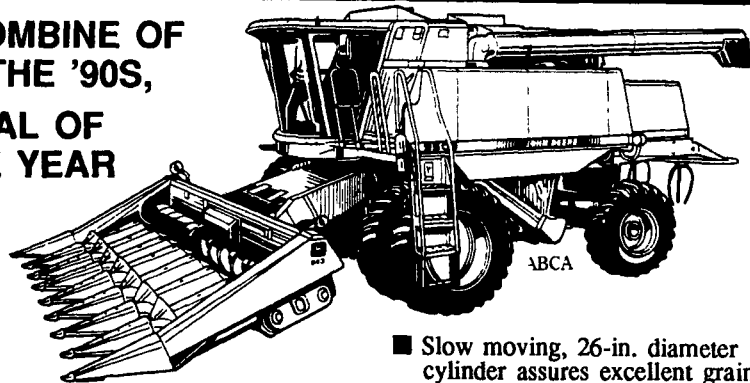

LEHIGH AG EQUIPMENT, INC.

6670 Ruppville Rd., Allentown, PA 18106 215-398-2553

CALL TOLL FREE FROM ANYWHERE IN THE U.S.A.

1-800-DEERE-PARTS or 1-800-333-7372

★ 6.9% FINANCING! ★

COMBINE OF THE '90S,
DEAL OF THE YEAR

■ 9500 Maximizer™ Combine...
215-hp, 204-bu. grain tank.

- Slow moving, 26-in. diameter cylinder assures excellent grain quality.
- Large threshing area, extra cleaning capacity.
- Advanced cab, center-mounted, with buddy seat.