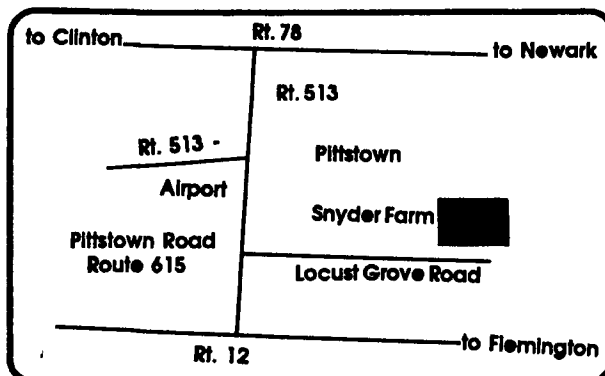

Directions

From North: Take Interstate 78 to Exit 15, go left at bottom of exit ramp - Route 513 South/Pittstown Road. Stay on Pittstown Road for 6 miles THROUGH Pittstown (DON'T follow Route 513 in Pittstown to right - follow Pittstown Road/Route 615 south). Turn left on Locust Grove Road. Farm is 1/2 mile on the left.

From South (Trenton area): Take Route 202 & 31 north to Flemington circle. Take route 12 West at circle. Go 8 mile to Pittstown Road. Turn right and go 3.5 miles to Locust Grove Road. Turn right for 1/2 mile on the left.