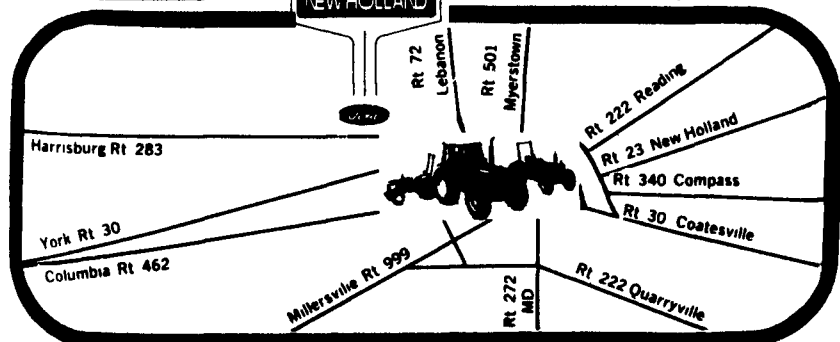

**NO PAYMENT
WAIVER UNTIL
FEB. 1993**

OR
0.0% for 12 mo.
7.5% for 24 mo.
8.5% for 36 mo.
9.5% for 48 mo.
10.5% for 60 mo.

OR
**CASH OR STD.
FINANCING
CASH REBATES**

LANCASTER FORD TRACTOR, INC.

YOUR LANCASTER COUNTY RELIABLES
1655 Rohrerstown Rd. Just Off Route 283
Lancaster, PA 17601
Phone (717) 569-7063