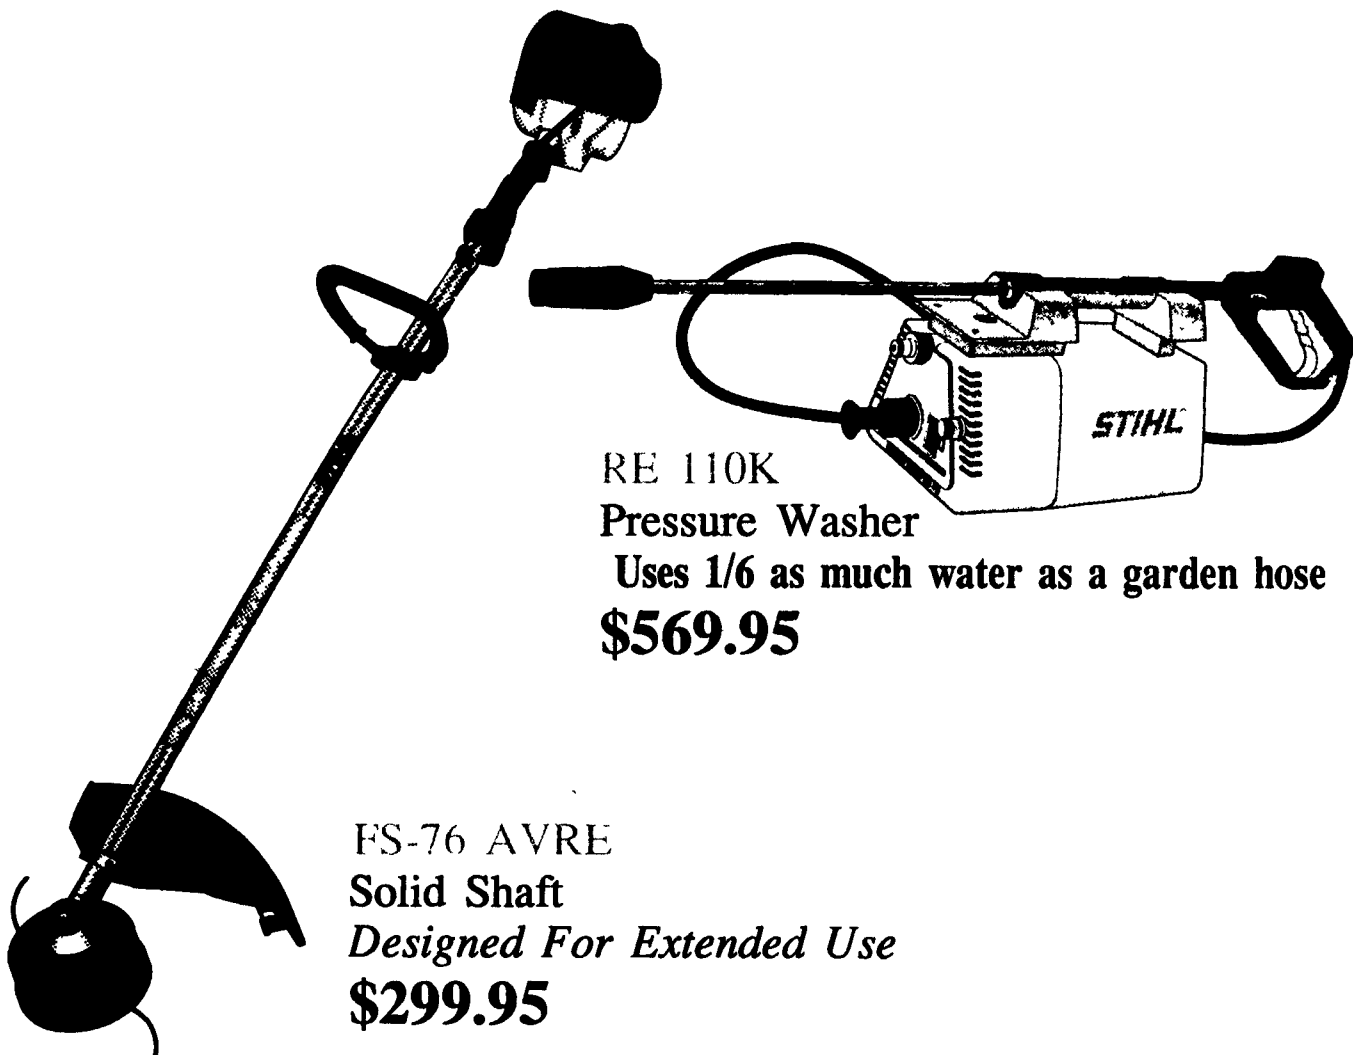

STIHL®

Strong, Stable, Dependable

Stihl 036
For Farm or Home
16" Bar **\$529.95**

BR-106
New Backpack Blower
\$379.95

RE 110K
Pressure Washer
Uses 1/6 as much water as a garden hose
\$569.95

FS-76 AVRE
Solid Shaft
Designed For Extended Use
\$299.95