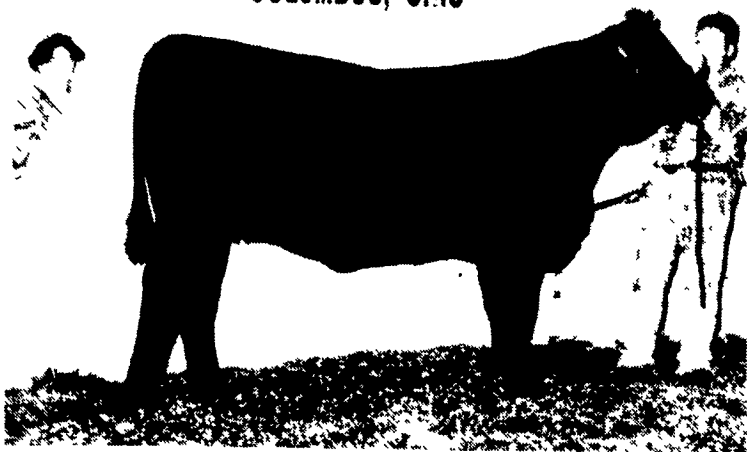

# 709 Cattle Compete At Junior Angus Show

ST. JOSEPH, Mo. — Heavy rains and a muddy fairgrounds couldn't dampen spirits at the largest-ever National Junior Angus Show held July 16-20 at the Ohio State Fairgrounds in Colum-

1992 NATIONAL JUNIOR ANGUS SHOW  
COLUMBUS, OHIO

W A F Preclous Queen Bell won reserve early junior champion bred-and-owned heifer laurels at the 1992 National Junior Angus Show in Columbus, Ohio. The entry is owned by John Walker, Worthington, Pennsylvania.

bus. A record-breaking 709 head of Angus cattle competed for purple banners, belt buckles, and trophies.

Don Boggs, Brookings, South Dakota, was the breeding cattle judge and selected the champion in the cow-calf pair, bred-and-owned bull, bred-and-owned heifer, and owned heifer categories. The steer judge was Jim Hyer of Porterville, California.

Before selecting his grand champion owned heifer at the conclusion of the four-day show, judge Boggs commended exhibitors on "an awfully good set of functional females." He said the quality of the cattle was only excelled by the quality of the young Angus people.