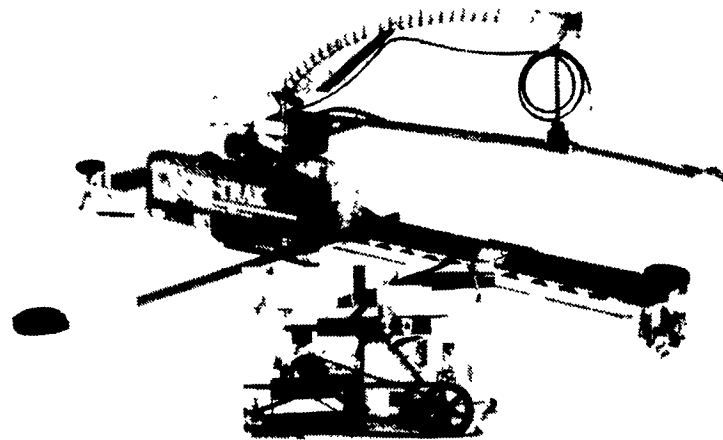

New Cen-Trak™

Power Drive Unloader

For replacement and new installations with tri-pod suspension systems

Meet Cen-Trak! The New And Better Concept In Single Cable Silo Unloaders. It's A Winner.

- Eliminates the headaches of complicated high torque center drive machines
- Eliminates slip clutch problems
- Eliminates roll pin breakage problems
- Eliminates bull wheel and drive traction problems

And You Get...

- Starline® reliability at a price that's right
- Simple, rugged dependable design
- Less maintenance -- fewer trips up the silo

fiberglass FUNNEL
$165.00

400 Low Profile Roller Mills