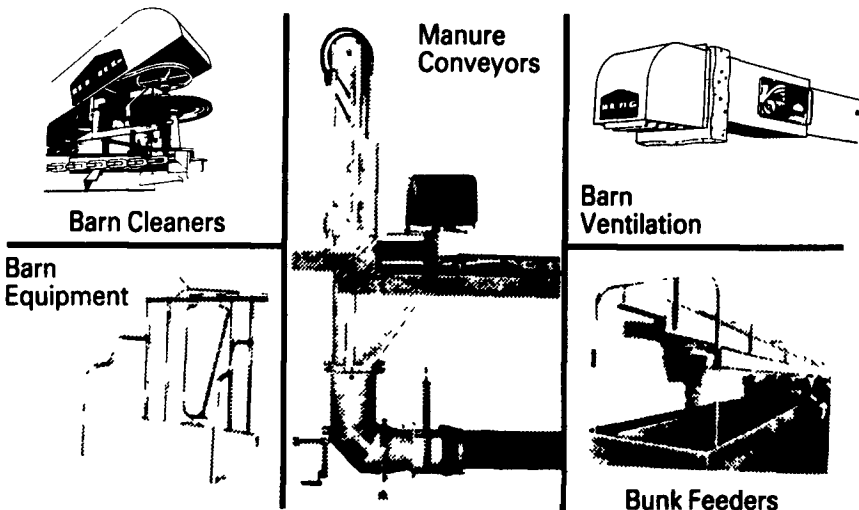

SAND MARK TMR MIXERS

MM690 MM1090 MM1630 MM1830

Let US help you **MANAGE** your feeding.

- + Less Maintenance
- + Lower Horsepower Requirement (1 h.p. to 3 h.p.)
- + Increase Milk Production
- + Improved Herd Health
- = **More PROFIT For You**

SEE OUR COMPLETE LINE OF FEEDERS & CONVEYORS

Mfg'd by Berg

A Great Combination

You get **MORE FOR YOUR MONEY** when you...

BERG YOUR BARN

IT'S YOUR BEST WAY TO GO!
FOR ADDITIONAL INFORMATION CONTACT:

FINANCING AVAILABLE

NEW WAREHOUSE PROVIDES FOR QUICK DELIVERY

STOP BY OUR DISPLAY AT AG PROGRESS DAYS, AUG. 18-20, LOC. W. 2ND ST.

BERG EQUIPMENT COMPANY

P.O. Box 507 · 2700 W. Arnold St. · Marshfield, WI 54449 · 1-715-384-2151