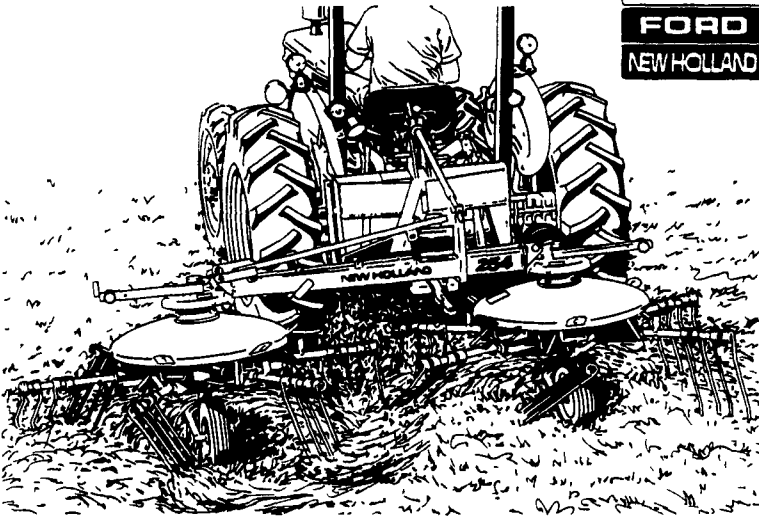

SEE THE NH DISPLAY AT AG PROGRESS DAYS!

UNMATCHED REACH

New Holland Super Boom loaders lift the payload forward as the boom rises so you get more forward reach where you need it most.

Super Boom loaders also feature:

- A longer wheelbase for greater stability.
 - An integral cab and rollover structure.
 - Gas or diesel, air- or water-cooled engines from 18 to 57 horsepower.
 - Operating loads from 600 to 2,050 pounds.
- Ask for a demonstration. Find out how much better a skid-steer loader can be.

It's a tedder! It's a rake!

EXTRA DISCOUNTS!

It's the Model 254 rake tedder from Ford New Holland. It teds hay, rakes a swath into a windrow, rakes two windrows into one, moves crop away from trees and fences. Do it all with the "254."

Best-in-class performance, capacity

The "570" New Holland square baler from Ford New Holland brings together performance and reliability, along with improved capacity.

- **New rotary feeding system.** Adds consistency and bale quality, with simpler maintenance requirements.
- **Faster plunger stroke.** 93 SPM. A Cat. six driveline and increased slip clutch setting add capacity.
- **Wider Super-Sweep pickup.** Five percent wider than its predecessor's.
- **Stronger materials.** In the bale case and plunger.
- **Gear-driven tying mechanisms.** Choose wire or twine.