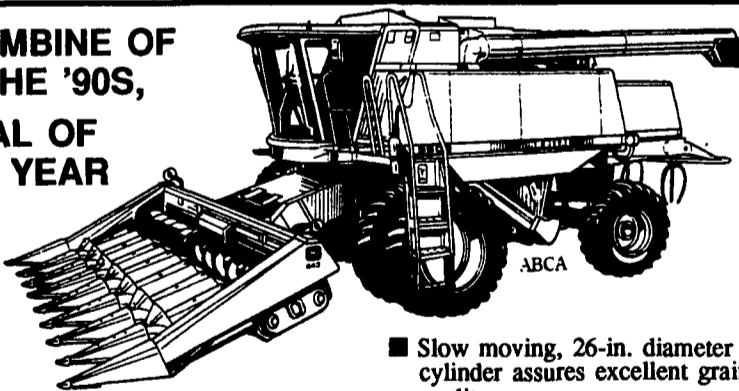

Special:

**Haybuster 1068 No-Till Drill Seeder
 \$3,450**

LEHIGH AG EQUIPMENT, INC.

6670 Ruppville Rd., Allentown, PA 18106 215-398-2553

CALL TOLL FREE FROM
 ANYWHERE IN THE U.S.A.

1-800-DEERE-PARTS or 1-800-333-7372

★ **6.9% FINANCING!** ★

COMBINE OF
 THE '90S,
 DEAL OF
 THE YEAR

■ 9500 Maximizer™ Combine...
 215-hp, 204-bu. grain tank.

- Slow moving, 26-in. diameter cylinder assures excellent grain quality.
- Large threshing area, extra cleaning capacity.
- Advanced cab, center-mounted, with buddy seat.