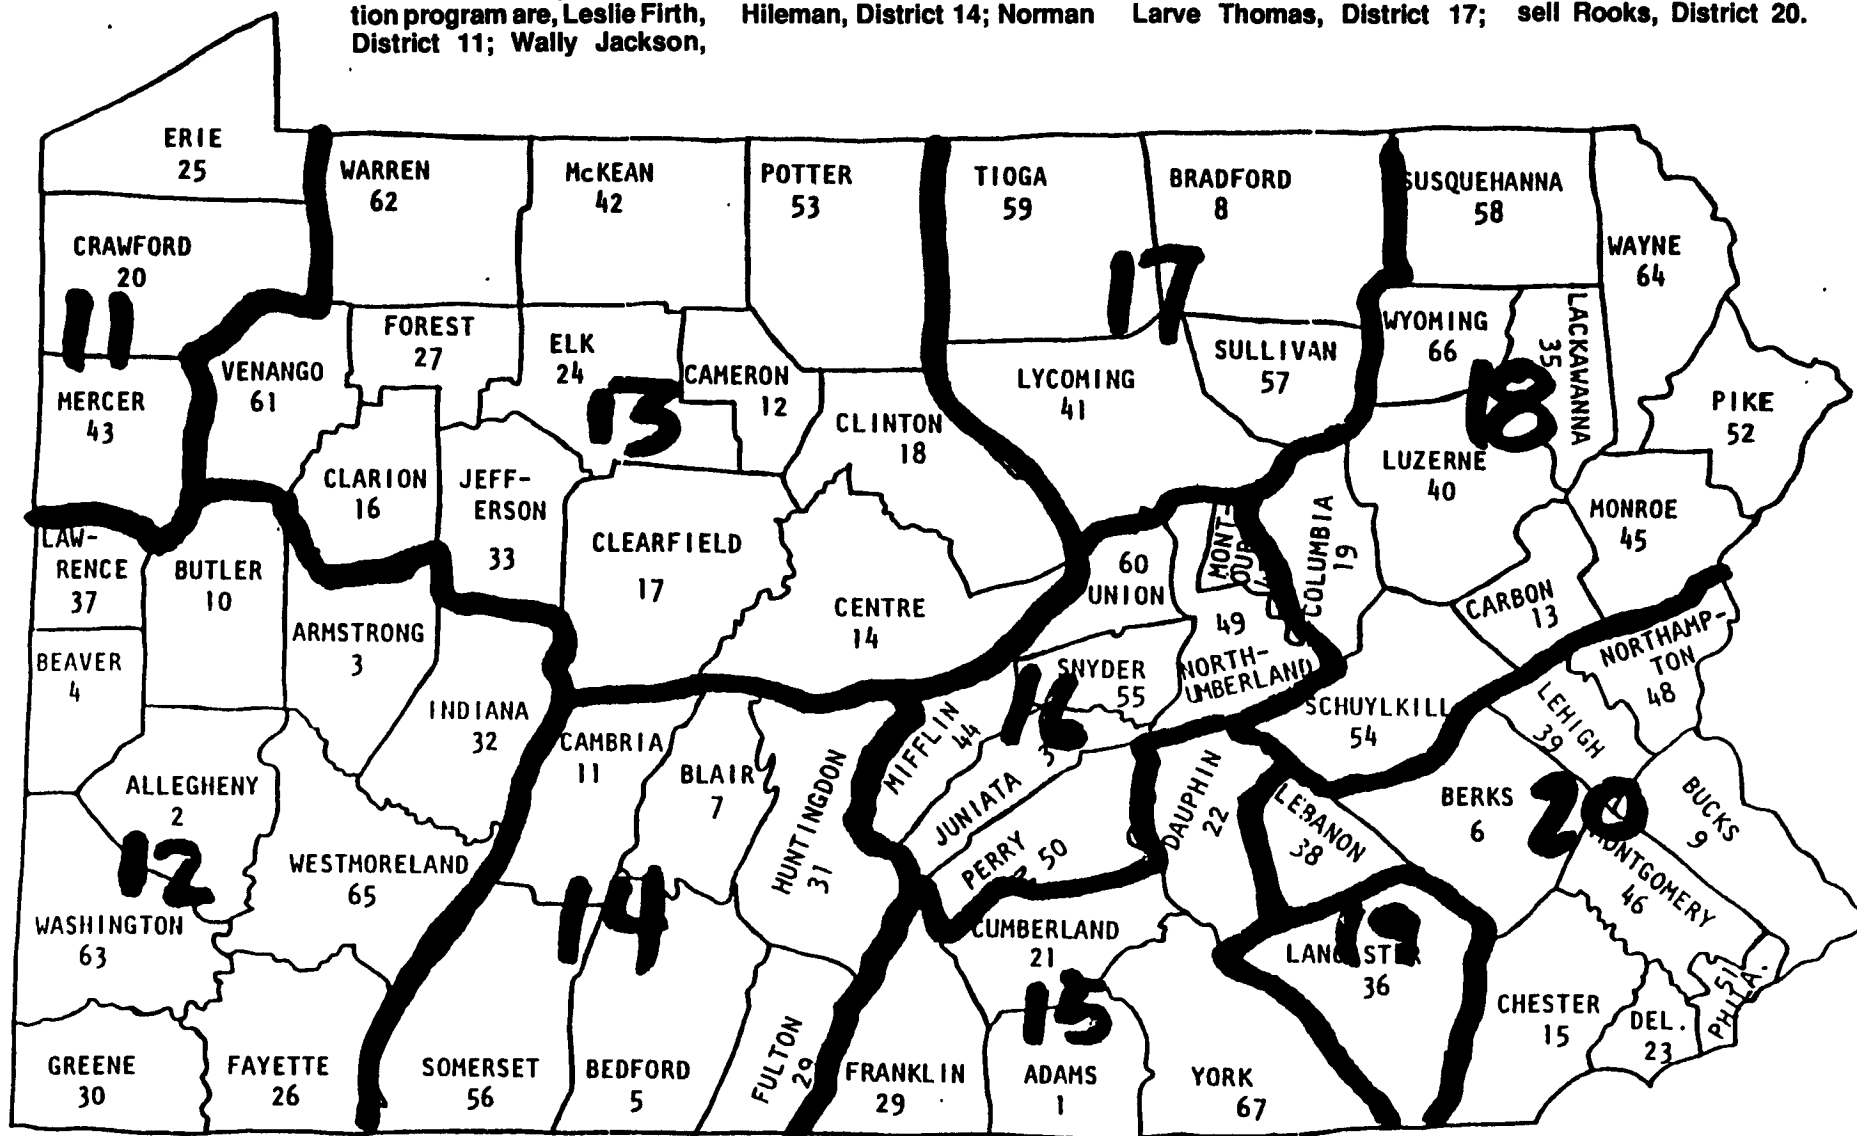

Pennsylvania Districts & Area Chairman

The volunteer chairpersons for the Dairy of Distinction program are, Leslie Firth, District 11; Wally Jackson, District 12; Susan DuJour, District 13; Janet & David Hileman, District 14; Norman

Coons, District 15; Robert & Bernice Gable, District 16; Larve Thomas, District 17;

Allen Roszel, District 18; Lisa Risser, District 19; and Russell Rooks, District 20.

Front Ends Only? How Practical.

ADD YEARS OF LIFE TO YOUR EXISTING PARLOR & GAIN MILKING CONTROL LIKE NEVER BEFORE.