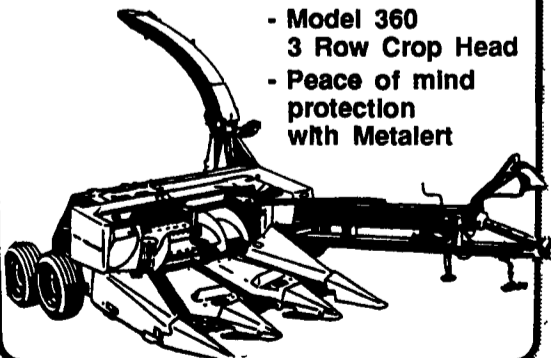

Your Ford New Holland Equipment Headquarters

NH 1915 S.P. HARVESTER

- Auto Knife Sharpening
- Auto Shearbar Adjust
- 4 Row Cornhead and Pickup
- Easy PTO Hookup

Waiver Of Finance Til 2/1/93

NH 790 & 900 FORAGE HARVESTER

- Model 360 3 Row Crop Head
- Peace of mind protection with Metalert

Looking For A Spreader?
Now Is The Time To Buy!

NH 195 SPREADER
410 Bushel

Waiver Of Finance Till 2/1/92

NH 630, 650, 680
ROUND BALERS

NH RAKES & TEDDERS
0% Financing/18 Months

MID-SUMMER SALE

Don't Miss It!!
One Time - One Only Sale!

	Reg.	SALE
• NH 855 Round Baler, Twine w/Bale Command	\$19,425	\$11,985
• NH 462 Disc Mower, 7' 10" Cut, Hyd Cyl & Hoses	\$ 5,560	\$ 4,249
• NH L455 Skid Loader, Diesel, 66" Bucket	\$16,529	\$12,695
• NH 848 Round Baler, Hyd. Tie, Demo	\$14,695	\$ 8,650
• NH 818 Forage Box, 14 Ton Gear, Flotation Tires	\$10,900	\$ 7,985
• NH 216 Unitized Hay Rake, Up To 27 Ft., Demo	\$17,800	\$ 8,500
• NH 790 Harvester, Metal Detector, Elec. Controls	\$19,500	\$12,985
• NH 38 Crop Chopper	\$ 8,950	\$ 6,685
• NH 28 Blower	\$ 4,350	\$ 3,450
• NH 451 3 Pt. Mower, 7 Ft. Bar	\$ 3,685	\$ 2,850
• NH 456 Mower, 7 Ft. Bar, Less Wheels- In Box	\$ 3,985	\$ 2,995
• NH 472 Haybine	\$10,300	\$ 6,950
• NH 132 Bale Elevator, 17 Ft.	\$ 850	\$ 595
• NH 157 Tedder, 3 Pt. 10 Ft., In Box		\$ 1,795
• NH 1037 Bale Wagon	\$28,500	\$19,800