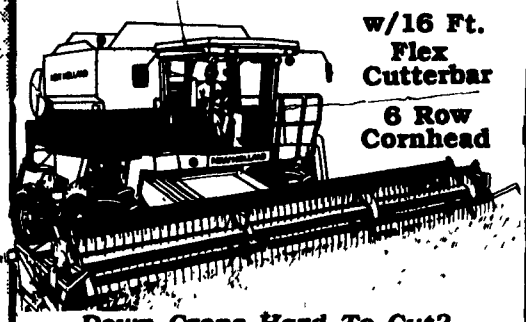

Your Ford New Holland Equipment Headquarters

NH 1915 S.P. HARVESTER

★ ALL NEW

- Auto Knife Sharpening
- Auto Shearbar Adjust
- 4 Row Cornhead And Pickup

Easy PTO Hookup
Waiver Of Finance Til 2/1/93

NH 790 & 900 FORAGE HARVESTER

With NH 816 & NH 818 Forage Box

Save Now!

NH 565, 570, 575 BALER w/THROWER

Make Tight, Square Bales!

NH 630, 650, 680 ROUND BALERS

NH RAKES & TEDDERS
0% Financing/18 Months

MID-SUMMER SALE

Don't Miss It!!
One Time - One Only Sale!

Reg.	SALE
• NH 855 Round Baler, Twine w/Bale Command	\$19,425 \$11,985
• NH 462 Disc Mower, 7' 10" Cut, Hyd Cyl & Hoses	\$ 5,560 \$ 4,249
• NH L455 Skid Loader, Diesel, 66" Bucket	\$16,529 \$12,695
• NH 848 Round Baler, Hyd Tie, Demo...	\$14,695 \$ 8,650
• NH 818 Forage Box, 14 Ton Gear, Flotation Tires	\$10,900 \$ 7,985
• NH 216 Unitized Hay Rake, Up To 27 Ft., Demo	\$17,800 \$ 8,500
• NH 790 Harvester, Metal Detector, Elec Controls	\$19,500 \$12,985
• NH 38 Crop Chopper	\$ 8,950 \$ 6,685
• NH 28 Blower	\$ 4,350 \$ 3,450
• NH 451 3 Pt. Mower, 7 Ft. Bar	\$ 3,685 \$ 2,850
• NH 456 Mower, 7 Ft. Bar, Less Wheels- In Box	\$ 3,985 \$ 2,995
• NH 472 Haybine	\$10,300 \$ 6,950
• NH 132 Bale Elevator, 17 Ft.	\$ 850 \$ 595
• NH 157 Tedder, 3 Pt. 10 Ft., In Box	\$ 1,795
• NH 1037 Bale Wagon	\$28,500 \$19,800

NH TR86 COMBINE — NEW!

w/16 Ft. Flex Cutterbar
6 Row Cornhead

Down Crops Hard To Cut?
New Terrain Tracer Header Makes The Job Easy!!

NH 1499 MOWER COND.

6.9% Financing
36 Months

Cut Low, Clean With On-The-Go Hyd. Angle Cutter Bar!