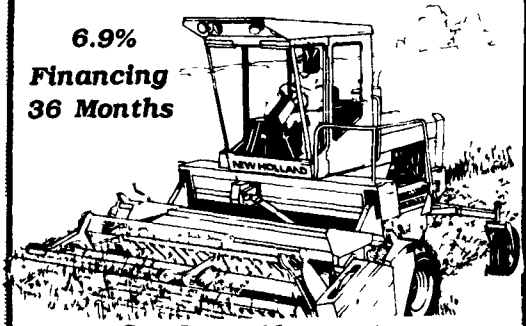

Reg.	SALE
• NH 855 Round Baler, Twine w/Bale Command	\$19,425 \$11,985
• NH 462 Disc Mower, 7' 10" Cut, Hyd Cyl & Hoses	\$ 5,560 \$ 4,249
• NH L455 Skid Loader, Diesel, 66" Bucket	\$16,529 \$12,695
• NH 848 Round Baler, Hyd Tie, Demo...	\$14,695 \$ 8,650
• NH 818 Forage Box, 14 Ton Gear, Flotation Tires	\$10,900 \$ 7,985
• NH 216 Unitized Hay Rake, Up To 27 Ft., Demo	\$17,800 \$ 8,500
• NH 790 Harvester, Metal Detector, Elec Controls	\$19,500 \$12,985
• NH 38 Crop Chopper	\$ 8,950 \$ 6,685
• NH 28 Blower	\$ 4,350 \$ 3,450
• NH 451 3 Pt. Mower, 7 Ft. Bar	\$ 3,685 \$ 2,850
• NH 456 Mower, 7 Ft. Bar, Less Wheels- In Box	\$ 3,985 \$ 2,995
• NH 472 Haybine	\$10,300 \$ 6,950
• NH 132 Bale Elevator, 17 Ft.	\$ 850 \$ 595
• NH 157 Tedder, 3 Pt. 10 Ft., In Box	\$ 1,795
• NH 1037 Bale Wagon	\$28,500 \$19,800

NH TR86 COMBINE — NEW!

w/16 Ft. Flex Cutterbar
6 Row Cornhead

Down Crops Hard To Cut?
New Terrain Tracer Header Makes The Job Easy!!

NH 1499 MOWER COND.

6.9% Financing
36 Months

Cut Low, Clean With On-The-Go Hyd. Angle Cutter Bar!

NH SKID STEER LOADERS

Models In Stock: L250, L455, L553, L785

Call Today!
We Have A Deal You Can't Resist!
0% FINANCING/12 MONTHS

MESSICK FARM EQUIPMENT, INC.

Rheems Exit-Rt. 283, Elizabethtown, PA
717-367-1319, 717-653-8867