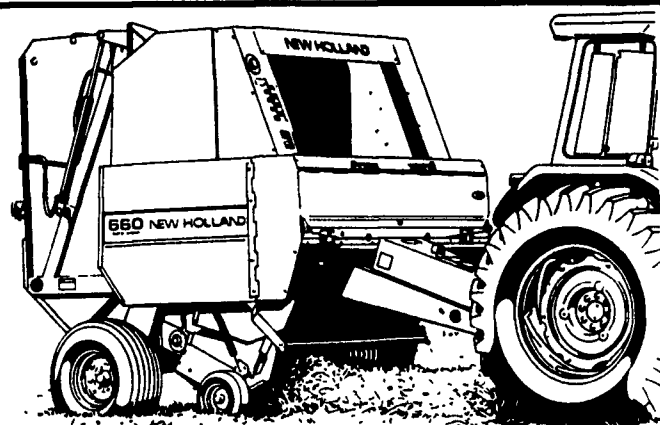

One standard of quality #1 in the field

Disc Mower-Conditioner

The New Holland Model 411 Discbine® disc mower-conditioner handles the toughest conditions without plugging.

Tedder-Model 163

You can beat the weather... and save time and money. The New Holland Model 163 tedder is nearly 18' wide, so you can ted faster and bale sooner.

Square Balers - Model 565

The "565" New Holland square baler from Ford New Holland... redesigned to meet your capacity and quality requirements.

Round Baler — Model 660

The New Holland Model 660 Roll-Belt™ round baler delivers high capacity and excellent reliability. That results in a measurable difference in hay production and bale quality. A difference you can see in every bale.