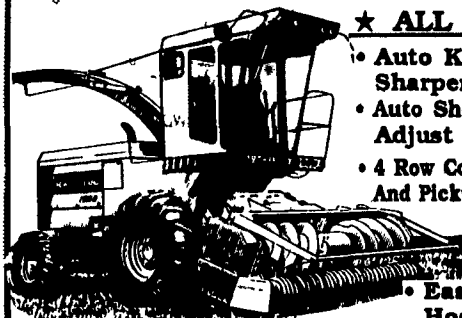

**MESSICK FARM EQUIPMENT, INC.**

Rheems Exit- Rt. 283, Elizabethtown, PA  
717-367-1319, 717-653-8867

Our PARTS DEPT. Will Be OPEN MEMORIAL DAY MON., MAY 25th

Ford Credit

**TEAM UP WITH US!**

Your Ford New Holland Equipment Headquarters

**NH 1915 S.P. HARVESTER**

★ ALL NEW

- Auto Knife Sharpening
- Auto Shearbar Adjust
- 4 Row Cornhead And Pickup

• Easy PTO Hookup

No Auger Base Needed!

**NH 790 & 900 FORAGE HARVESTER**

With NH 816 & NH 818 Forage Box

Save Now!

**INTEREST RATES ARE LOW!! 0% FINANCING/18 MONTHS - DON'T MISS IT!**

NH 411 DISC MOWER-COND.

NH 1499 MOWER-COND.

NH 216 UNITIZED RAKE Up To 27 Ft. Width

NH 816 FORAGE BOX WAGON w/812 12 Ton Running Gear, All New Variable Speed