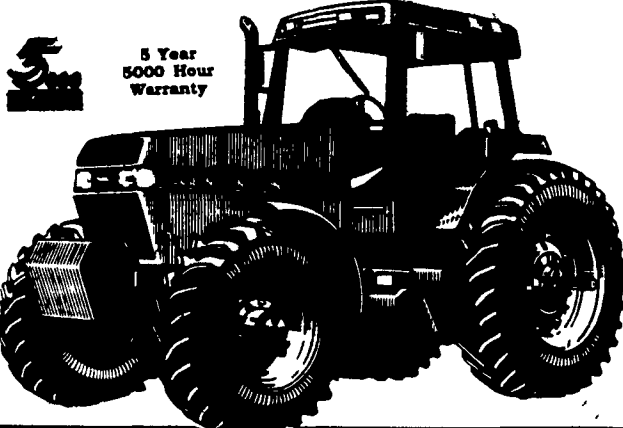

SKID LOADERS

- NH L775 Skid Loader, Diesel
- Case 1830 Loader
- Mighty Mac 9C Diesel Skid Loader
- NH L781 Skid Loader, Excellent
- NH L35 Skid Loader, Mechanics Special, Need Engine Work
- Owatanna Skid Loader, Like New, 18HP w/Bucket

SPREADERS

- NI Side Delivery Slurry Spreader
- NH 307 Slurry Spreader
- JD 3960 Spreader, Hydra Push

MISC.

- IH C-80 Combine
- Kidd 3 Pt. Hitch Paper & Bale Shredder
- Woods C80 Mower
- 4 Row Liquid Side Dresser
- Century 1000 Gallon Sprayer, 48 Ft. Boom
- Woods HD 315 Batwing Mower
- Woods C80 3 Pt. Hitch Mower
- NH 451 3 Pt. Mower
- Pequea PTO Hay Tedder

HAY & FORAGE

- NH 326 Baler w/70 Thrower
- NH 276 Baler w/Thrower
- NH 320 Baler w/Thrower
- NH 575 Baler w/72 Thrower
- IH 425 Baler w/Thrower
- NH 851 Round Baler, Like New
- NH 2000 Large Baler, Like New
- NH 216 Unitized Rake
- NH 258 Rake, Like New
- NH 1495 Haybine
- NH 489 Haybine
- NH 488 Haybine
- NH 411 Discbine
- IH 1490 Hydrorowing Mower-Cond.
- NH 144 Windrow w/Inverter
- NH 36 Chopper, Like New
- NH 1900 S.P. Harvester, 4WD, 4 Row Head, Pickup
- NH 900 Harvester, Elec. Controls, Pickup, Like New
- NH 718 Harvester w/ Cornhead, Like New
- JD 3960 Forage Harvester, 3 Row Head, Pickup
- Gehl 640 Forage Box Wagon, 12 Ton Gear, Like New
- Badger Forage Box, 3 Beater, Tandem Axle

PLANTING & TILLAGE

- MF Rollover 3 Bottom Plow
- AC 2300 17 Ft. Wing Fold Disc
- IH 510 Grain Drill, Comb.
- Bearcat 12 Ft. Pulvi-Mulcher

CASE IH MAGNUM TRACTORS

• 7110, 190 HP • 7140, 195 HP

DON'T RISK SPRAYING WITHOUT A CAB!!

See These Units Today!