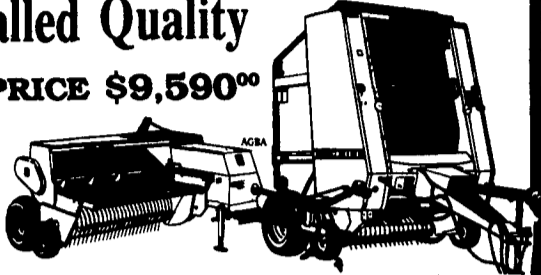

GOOD DEALS FROM ABC GROFF...AND A GOOD DEAL MORE

1600 MID-PIVOT MO/CO

SUPERIOR CONDITIONING, FAST DRYDOWN

SALE PRICE -
UNTIL MAY 31! **\$15,900⁰⁰**
1 Only

- More Durable Urethane Conditioning Rolls With 21% More Edges Than Our Nearest Competitor

SQUARE BALES OR ROUND -

Top Quality, Unequaled Quality

• JD 338 Square Baler **SALE PRICE \$9,590⁰⁰**

• JD 375 Round Baler **SALE PRICE \$11,900⁰⁰**

ALSO IN STOCK: • JD 328 Baler
• JD 435 Round Baler • JD 348 Baler

BASICALLY BETTER TRACTORS

- Check out 45-95 hp John Deere tractors, then check our prices!
- Basic tractors with more standard features
- Plus, famous John Deere quality, reliability

IN STOCK:

- JD 2355, 2WD, 55 HP
- JD 2155, MFWD, 45 HP
- JD 2955, 2WD, Sound Gard Body - \$32,500⁰⁰
- JD 2955, MFWD, Sound Gard Body - \$36,900⁰⁰