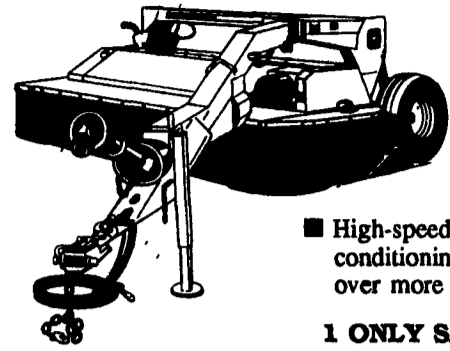

BASICALLY BETTER TRACTORS

- Check out 45-95 hp John Deere tractors, then check our prices!
- Basic tractors with more standard features
- Plus, famous John Deere quality, reliability

IN STOCK:

- JD 2355, 2WD, 55 HP
- JD 2155, MFWD, 45 HP
- JD 2955, 2WD, Sound Gard Body - \$32,500⁰⁰
- JD 2955, MFWD, Sound Gard Body - \$36,900⁰⁰

Value Loaded

1360 and 1460 Rotary MO/CO's...

2 GREAT WAYS TO CUT AND CONDITION FASTER!

JD 1460 MO/CO

- High-speed disk cutting with exclusive wide conditioning rolls that apply more pressure over more crimping points