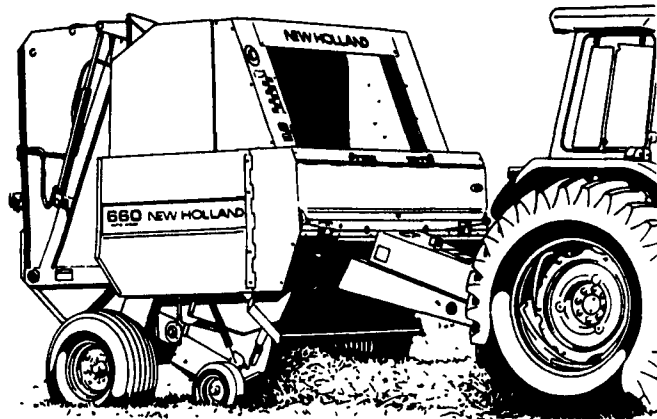

One standard of quality #1 in the field

Disc Mower-Conditioner

The New Holland Model 411 Discbine® disc mower-conditioner handles the toughest conditions without plugging.

Tedder-Model 163

You can beat the weather... and save time and money. The New Holland Model 163 tedder is nearly 18' wide, so you can ted faster and bale sooner.

Square Balers - Model 565

The "565" New Holland square baler from Ford New Holland... redesigned to meet your capacity and quality requirements.

Round Baler — Model 660

The New Holland Model 660 Roll-Belt™ round baler delivers high capacity and excellent reliability. That results in a measurable difference in hay production and bale quality. A difference you can see in every bale.