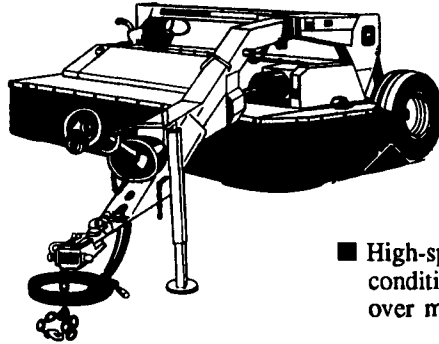

BASICALLY BETTER TRACTORS

- Check out 45-95 hp John Deere tractors, then check our prices!
- Basic tractors with more standard features
- Plus, famous John Deere quality, reliability

IN STOCK:

- JD 2355, 2WD, 55 HP
- JD 2155, MFWD, 45 HP
- JD 2955, 2WD, 4 Post, ROPS - **\$27,990⁰⁰**
- JD 2955, 2WD, Sound Gard Body - **\$32,500⁰⁰**
- JD 2955, MFWD, Sound Gard Body - **\$36,900⁰⁰**

Value Loaded

1360 and 1460 Rotary MO/CO's...

2 GREAT WAYS TO CUT AND CONDITION FASTER!

JD 1460 MO/CO

- High-speed disk cutting with exclusive wide conditioning rolls that apply more pressure over more crimping points
- 1 ONLY SALE PRICE \$12,900⁰⁰**