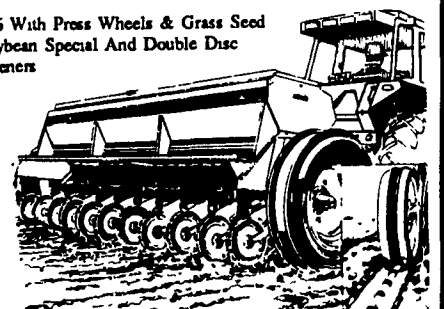

BINKLEY & HURST BROS., INC.

133 Rothsville Station Rd., Lititz, PA 17543

Located 1/4 Mile North of Rothsville

(717) 626-4705 1-800-IT PAYS U