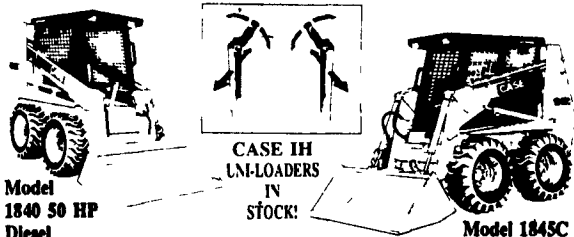

Case Skid Loaders Do It All!

BINKLEY & HURST IS YOUR UNI-LOADER DEALER WITH SERVICE & VOLUME SALES FOR A SUPER DEAL!

Model 1840 50 HP Diesel
Model 1845C 56 HP
Model 1845C 60 hp (38kW) diesel

Case IH UNI-LOADERS IN STOCK!

New Uni-Loader Skid Steers

- New power for more productivity
- Two hand levers (no pedals) control direction, speed all loader functions
- Hydrostatic drive forward and reverse
- 4WD traction beats slippery footing
- Great dump reach at maximum height
- Range of operating loads 550 to 1700 lbs
- Construction-equipment weight and strength
- One-stop Case IH parts and service