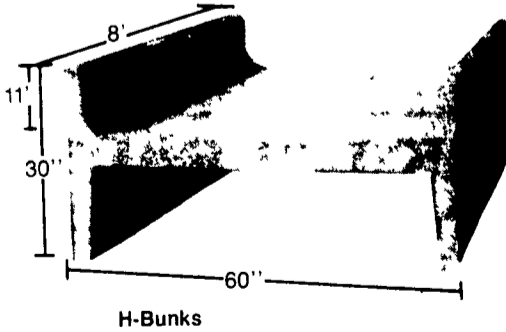

Southwest Virginia Livestock Summary

Wytheville, Va.
Tuesday, May 12, 1992

ALL TRENDS COMPARED TO LAST TUESDAY SLAUGHTER HOGS 17 HEAD - BARROWS AND GILTS $2.00 HIGHER. BARROWS AND GILTS US 1-3 200-250 LBS 40.00 US 2-4 250-300 LBS 40.00 SOWS US 1-3 300-500 LBS 32.00 US 1-3 500 LBS & OVER 34.00-35.00.

SLAUGHTER CATTLE 39 HEAD - SLAUGHTER COWS STEADY TO $3.00 HIGHER.

SLAUGHTER COWS 35 HEAD CUTTER & BNG.UT. 1-3 44.00-51.50 BRKG.UT. & COMM. 2-4 45.00-55.75 CANNER & LOW CUTTER 1-2 36.75-44.00.

SLAUGHTER BULLS 4 HEAD 1-2 900-1300 LBS --- 1-2 1300-1600 LBS 61.00-66.25 1-2 1600 LBS & OVER 60.25.

LAMBS TOTAL RECEIPTS 115 HEAD - SLAUGHTER LAMBS $3.00 HIGHER. SLAUGHTER LAMBS 68 HEAD SPRING CHOICE AND PRIME 95-125 LBS 73.00 FEEDER LAMBS 45 HEAD CHOICE AND FANCY 70-85 LBS 71.25 CHOICE AND FANCY 49 LBS 67.50 EWES AND RAMS 2 HEAD SLAUGHTER EWES ALL GRADES 18.50 SLAUGHTER RAMS ALL GRADES 17.25 4 HEAD GOATS $12.00-78.00 PER HEAD.

FEEDER CATTLE 264 HEAD - FEEDER STEERS AND FEEDER HEIFERS MOSTLY STEADY. STEERS; MEDIUM 1 LARGE 1 SMALL 1 MED.&LARGE 2 200-300 95.00-100.00 --- 88.00-96.00 300-400 87.00-95.00 90.00-96.00 80.00-85.00 84.00-88.00 400-500 85.00-94.00 92.00-97.00 78.00-82.00 80.00-84.00 500-600 82.00-85.50 --- 73.00-76.00 75.00-83.00 600-700 74.00-78.00 --- 69.00-75.00 HOLSTEIN STEERS; MED & LARGE 1-2 300-500 LBS 80.00-87.00 500-700 LBS 68.00-69.00.

HEIFERS; MEDIUM 1 LARGE 1 SMALL 1 MED.&LARGE 2 200-300 82.00-85.00 --- 300-400 80.00-86.00