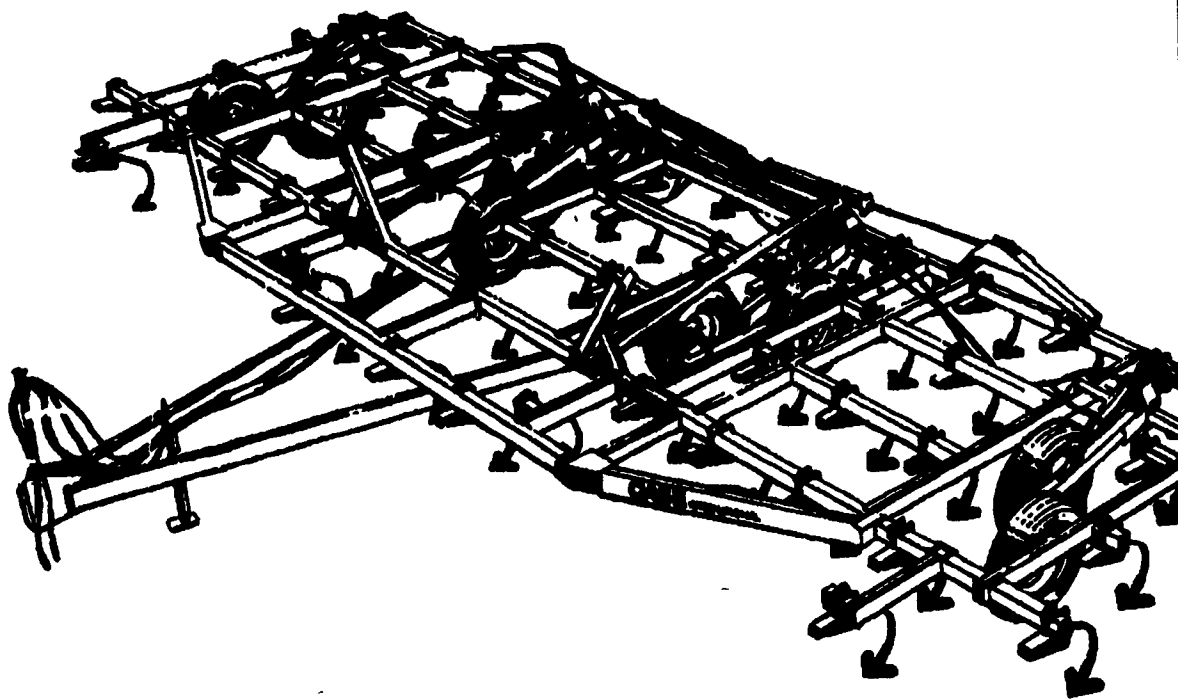

Winco PTO generators are available in sizes from 8KW to 75KW continuous duty. The Maxi-Watt® field coil windings provide extra capacity to restart a big farm at the busiest time of the day.

Winco PTO units will run a combination motor load of up to 1 HP per KW.

WALLIS GENERATORS

717-282-2342
1-800-231-2968

The Hooper Advantage

Special Spring Sale Used Field Cultivators

Stock #	Model	Sale	Stock #	Model	Sale
5421	Krause 37', double fold, excellent	\$10,900	4120	JD 22', Hydraulic fold	1,950
5093	Wil Rich 30', good cond.	6,800	4018	Glenco 18' manual fold, 3 pt.	900
4017	IH 25' hydraulic fold, good cond.	3,900	5178	Brillion 16' manual fold, excellent condition	1,500
3899	New Case IH 365 23'	Must Sell	4081	IH 15', 3 pt. good cond.	950
5315	Case 26' hydraulic fold, buster bar	\$4,500	5461	Brady 15' pull-type, non fold	950