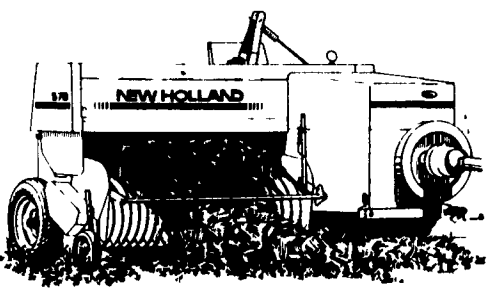

**FIELD TO SILO — NH HAS THE TEAM TO DO IT RIGHT**

**NH FORAGE BOX WAGON**  
 Haul Big Loads!  
 (Paint Faded - NH Offering Extra Discounts)

**NH 1499 MOWER-COND.**

**NH 411 DISC MOWER-COND.**

**NH 144 WINDROW INVERTER**

**NH 216 UNITIZED RAKE**

**NH 848, 853, 855 BALERS**

**NH TR86 COMBINE**

\*ALL NEW- w/16 Ft. Flex Cutterbar  
 6 Row Cornhead

2WD & 4WD

**Featuring Twin Rotor For Less Loss, Less Damage, Cleaner Grain**

**NH 565, 570, 575 BALER w/72 THROWER**

**Make Tight, Square Bales!**

**NH 790 & 900 FORAGE HARVESTER**

With NH 816 & NH 818 Forage Box  
**Save Now!**

**Looking For A Spreader? Now Is The Time To Buy! PRICES REDUCED!!**

NH 305, 306, 308

**Featuring:**  
 Hyd. Controlled Floating Auger