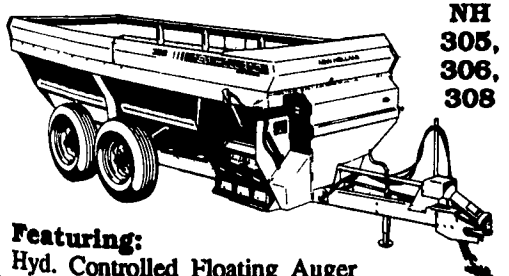

**Make Tight, Square Bales!**

**NH 790 & 900 FORAGE HARVESTER**

With NH 816 & NH 818 Forage Box  
**Save Now!**

**Looking For A Spreader? Now Is The Time To Buy! PRICES REDUCED!!**

NH 305, 306, 308

**Featuring:**  
 Hyd. Controlled Floating Auger

**MESSICK FARM EQUIPMENT, INC.**

Rheems Exit-Rt. 283, Elizabethtown, PA  
 717-367-1319, 717-653-8867  
 Toll Free In PA: 1-800-222-3373

**NH SKID STEER LOADERS**

Models In Stock: L250, L455, L553, L783  
 Demo Units Available At EXTRA SAVINGS!