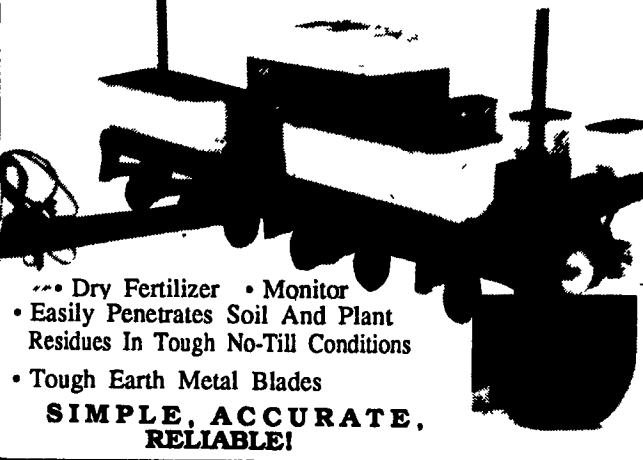

**CASE IH 95 SERIES TRACTORS**

- Featuring**
- Forward & Reverse Shuttle Shift
  - Heavy Duty 2250 Loader

**THE RIGHT TRACTOR FOR YOU!**

**CASE IH 900 6 ROW AIR PLANTER**

- Dry Fertilizer • Monitor
  - Easily Penetrates Soil And Plant Residues In Tough No-Till Conditions
  - Tough Earth Metal Blades
- SIMPLE, ACCURATE, RELIABLE!**