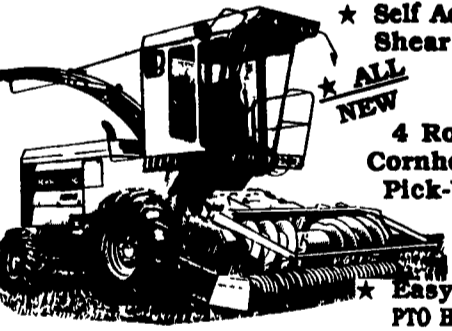

**TEAM UP WITH US!**

Your Ford New Holland  
Equipment Headquarters

**NH 1915 S.P. HARVESTER**

★ Self Adjust  
Shear Bar

★ ALL  
NEW

4 Row  
Cornhead,  
Pick-Up

★ Easy  
PTO Hook-Up

No Auger Base Needed!

**WINTER BUYER DIVIDENDS  
ENDING!**

Buy Now To Save  
From \$100 To \$13,900!!

NH 144  
WINDROW  
INVERTER

NH 1499 MOWER-COND.

NH 848, 853,  
855 BALERS

NH 499  
12 FT. HYDROSWING

NH 570, 575  
BALER

NH 216 UNITIZED RAKE

**NH TR86 HARVESTER**

\*ALL NEW- w/16 Ft. Flex Cutterbar  
6 Row Cornhead

Featuring Twin Rotor For Less Loss,  
Less Damage, Cleaner Grain

**NH 790 & 900 FORAGE  
HARVESTER**

Now Is  
The  
Time  
To  
Save!