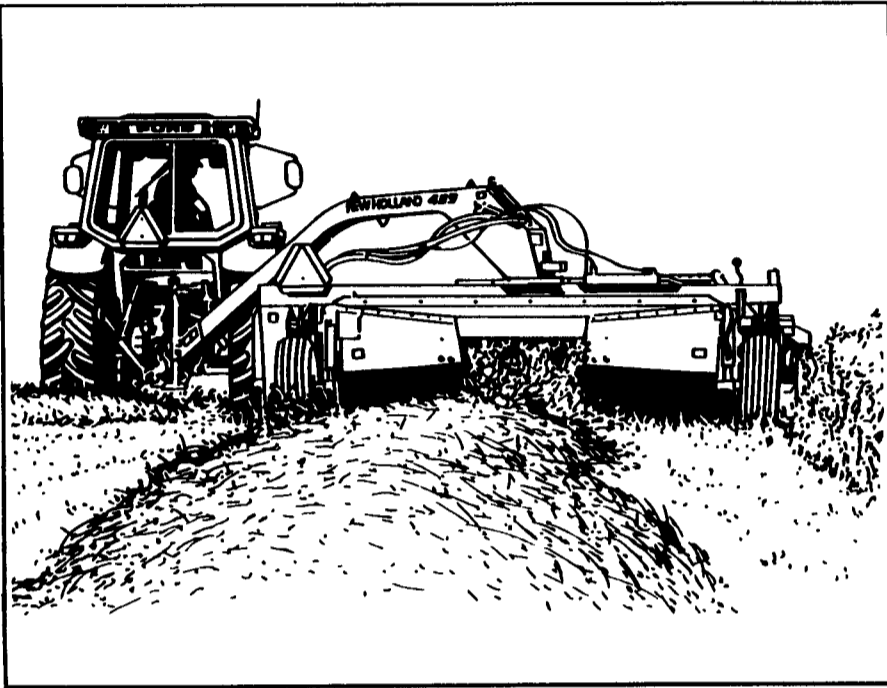

## A perfectly-conditioned crop every time—no wrenches needed

You can adjust conditioning roll pressure *without* wrenches on every Haybine® mower-conditioner. With the turn of a crank, you adjust conditioning intensity to match conditions — from crop to crop and from field to field — so you get perfect conditioning every time. That's a Ford New Holland exclusive.

And, there are lots of other standard Haybine features that make your job easier, like:

- a plug-free conditioning system
- full-width, chevron-design intermeshing rubber rolls for gentle, thorough conditioning
- Swath to windrow without tools