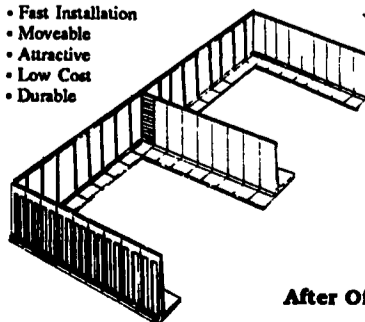

- Lapp Custom Stalls • Cow Mats
- Water Bowls • Headlocks
- Ventilation • Box Stalls • Gates

PLEASE CALL LAPP'S BARN EQUIPMENT
FOR COMPLETE JOB ESTIMATES

REUBEN BRUBACHER & SONS

- Excavating & Grading
- Land Clearing • Terraces • Waterways

582 Lambert Rd., Narvon, PA 17555 215-445-5297

- Fast Installation
- Moveable
- Attractive
- Low Cost
- Durable

★ STAR SILOS ★

• Quality Storage for
corn silage, haylage
and high moisture
ground ear corn.