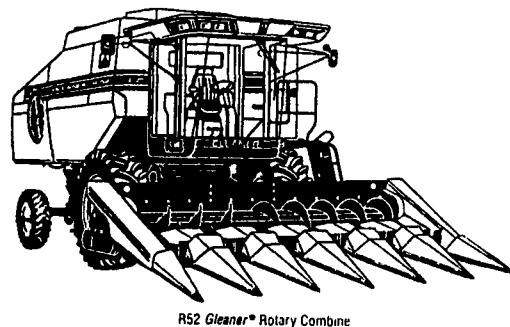

R52 Gleaner® Rotary Combine