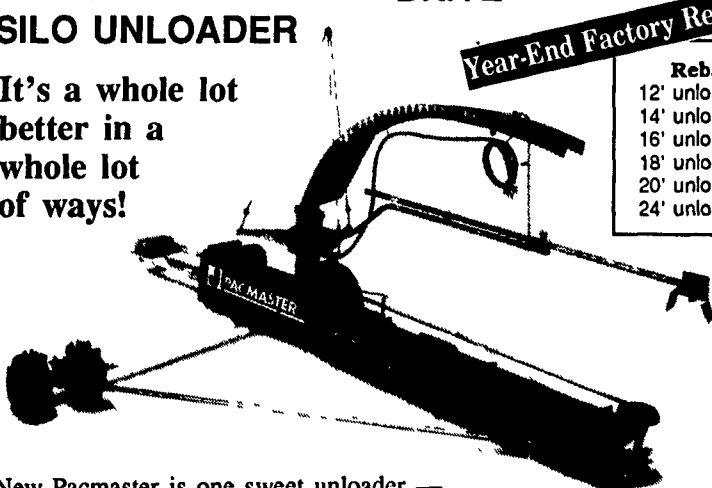

(UE 1006)

**USED EQUIPMENT  
(Rebuilt)**

- (UE 1001) Oswalt 2840 Trailer Mixer
- (UE 1004) N-Tech 12' PTO Pump
- (UE 1005) N-Tech 10' Electric Pump
- (UE 1012) Dynavent Bedding Chopper
- (UE 1019) 180 Oswalt Mixer
- (UE 1025) 3300 N-Tech Tanker-Rental
- (UE 1032) 11 HP Bedding Chopper
- (UE 1033) 11 HP Bedding Chopper

Call Lapp's Barn Equipment For A  
Mixer Demonstration With Baled Hay!

**LAPP'S BARN EQUIPMENT**

5935 OLD PHILADELPHIA PIKE, GAP, PA 17527

PHONE: 717-442-8134

WE SERVICE WHAT WE SELL

— Radio Dispatched Trucks —

★ FEATURE OF THE WEEK ★

**PACMASTER** SURFACE  
DRIVE  
SILO UNLOADER

It's a whole lot  
better in a  
whole lot  
of ways!

Year-End Factory Rebates Up To \$850

Rebate Schedule

- 12' unloader \$675 Rebate
- 14' unloader \$700 Rebate
- 16' unloader \$725 Rebate
- 18' unloader \$750 Rebate
- 20' unloader \$775 Rebate
- 24' unloader \$850 Rebate