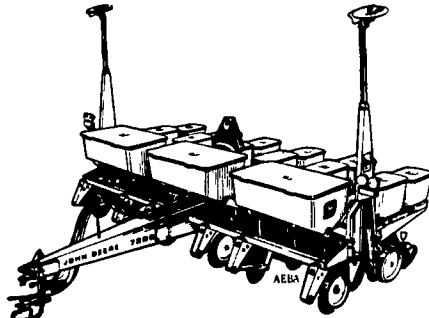

A Solid Stand 3-Point Drill with a Center Pivot Hitch... Simply the best no-till system.

- NEW TRACTORS**
- (1) New ~~SOLD~~ 960 MFWD
  - (1) New JD 4560, MFWD - Coming In
  - (1) New JD 4455 MFWD
  - (1) New JD 4255, Quad.
  - (1) New JD 4055
  - (1) New JD 2355
  - (3) New JD 1070

- NEW CORNPLANTERS!**
- (2) JD 7200, No-Till Liquid, 6-Row
  - (1) JD 7200, No-Till Dry, 4-Row
  - (1) JD 7200, No-Till Liquid, 4-Row
  - (1) JD 7200 Cornplanter, Liquid, 12 Row, Frame Mtd. Coulters-Leftover...Excellent Price!
  - (1) Used JD 7200 Cornplanter, Liquid, 12 Row, Frame Mtd. Coulters