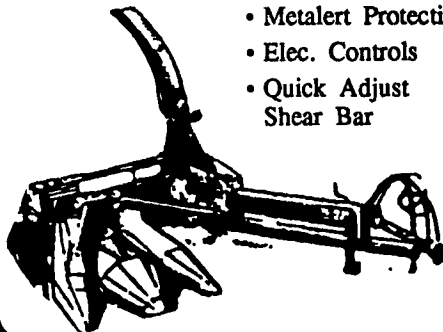

NH 254 RAKE TEDDER

NH 1915 - 2115 FORAGE HARVESTER

Now Is The Time To SAVE! See The All New 340 & 360 Heads

NH 790/900 FORAGE HARVESTERS

- Metalert Protection
- Elec. Controls
- Quick Adjust Shear Bar

NH 411 DISCBINE