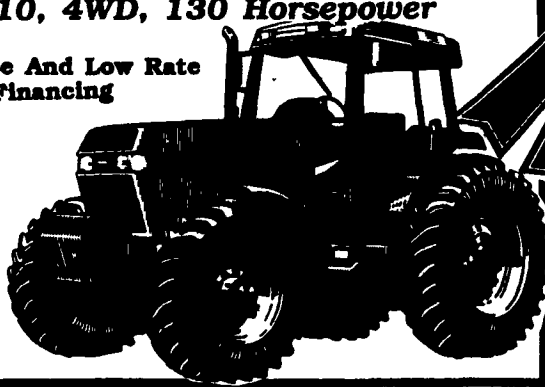

HAY & FORAGE

- IH 425 Baler w/Thrower
- NH 425 Baler, Wire Tie
- NH 849 Round Baler
- NH 851 Round Baler
- IH 2400 Round Baler
- IH 8420 Round Baler, Like New
- JD 347 Baler w/Kicker
- NH 258 Rake, Hyd. Drive
- NH 258 Rake, Like New
- NH 1495 Haybine
- NH 489 Haybine
- NH 469 Haybine - For Parts
- NH 479 Haybine
- NH 411 Discbine
- NH 442 Discmower
- NH 452 Discmower
- NH 40 Blower, Dome
- NH 790 Harvester w/Metal Detector
- NH 1900 S.P. Harvester, 4WD, 4 Row Head, Pickup
- NH 1499 Haybine, 12 Ft. Head
- NH 1069 S.P. Auto Bale Wagon, Perkins Diesel, 420 Hrs., Like New
- IH 630 Harvester, 2 Row Corn-head, Pickup, Excellent
- Badger Forage Box, 3 Beater, Tandem Axle
- Dion Forage Box, 12 Ton Gear
- NH 8 Forage Box, 3 Beaters, Roof, Tandem Axle

CASE IH MAGNUM TRACTOR

- 7140, 4WD, 195 Horsepower
- 7120, 4WD, 150 Horsepower
- 7110, 4WD, 130 Horsepower

Old Price And Low Rate Financing

5 Year 5000 Hour Warranty

CASE IH 95 SERIES TRACTORS

Featuring

- Forward & Reverse Shuttle Shift
- Heavy Duty 2250 Loader