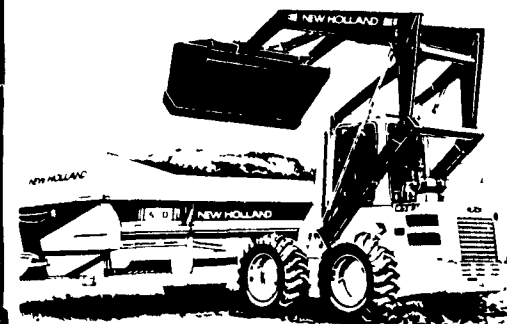

NH 254 RAKE TEDDER

NH 1915 - 2115 FORAGE HARVESTER

Now Is The Time To SAVE! See The All New 340 & 360 Heads

NH 790/900 FORAGE HARVESTERS

- Metalert Protection
- Elec. Controls
- Quick Adjust Shear Bar

NH 411 DISCBINE

NH 570, 575 BALER

NH 216 UNITIZED RAKE

- Big 27 Ft. Raking Capacity
- Adjustable Operating Width-Hydraulic
- 10 Ft. Transport Width

Buy Now! Beat The Price Increase!

NH 358 GRINDER/MIXER

NH 848, 853, 855 BALERS

Looking For A Spreader? Now Is The Time To Buy! PRICES REDUCED!!

NH 305, 308

0% FINANCING/18 MONTHS!

NH SKID STEER LOADERS 0% Financing/12 Months

MESSICK FARM EQUIPMENT, INC.

Rheems Exit-Rt. 283, Elizabethtown, PA