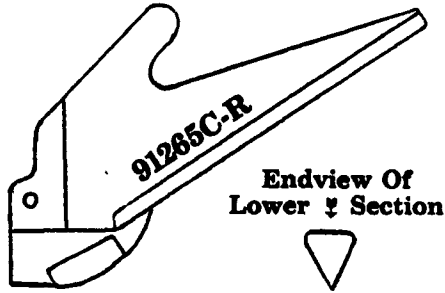

PLANTER & DRILL PARTS AND DISK OPENERS

Maintain
Accurate
Seed
Placement
With
Genuine
Case IH
Planter
Parts

FURROW FIRING POINTS

PART #	DESC.	PRICE
91265C1	Std. Point	\$7.77
91265CR	Tungsten Carbide	\$22.95