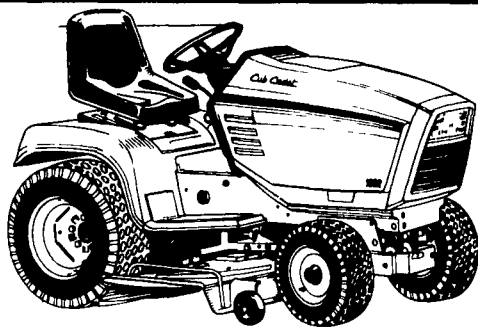

CASH PRICE \$1,495

MODEL 1320
• 12 1/2 HP Kohler Engine
• Hydrostatic Drive
• 38" Cutting Deck

CASH PRICE \$2,150

SEE US NOW AND SAVE!!

MODEL 1862 w/44 IN. DECK

- 18 HP Kohler Engine
- Hydrostatic Drive
- Power Steering
- Tilt Steering Wheel
- Hydraulic Lift
- 50" Deck Optional

List \$6519

CASH PRICE \$4,379

SALE PRICES ON OTHER CADETS - SEE US FOR DETAILS!

Take Advantage Of "BUY NOW - PAY LATER"
(No Payment - No Interest Til 7-1-92)

MESSICK FARM EQUIPMENT, INC.
Rheems Exit - Rt. 283, Elizabethtown, PA
717-367-1319, 717-653-8867
Toll Free In PA: 1-800-222-3373