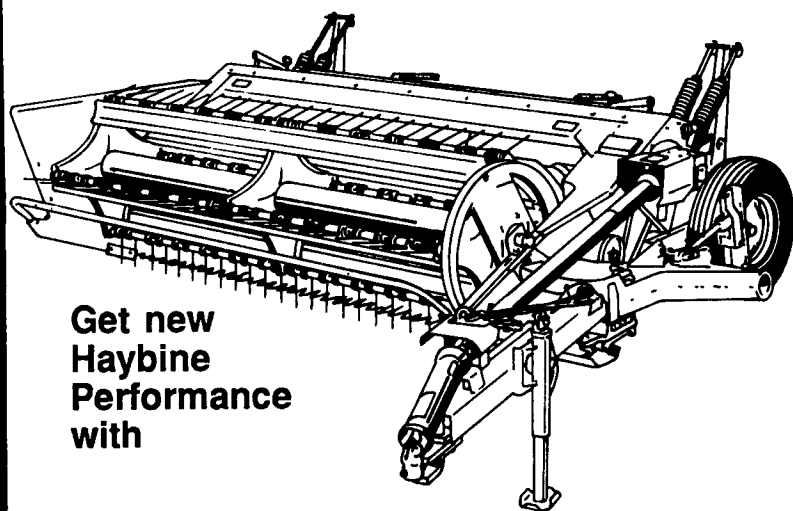

Implements & Misc.

White 271 rock flex, wing fold, 2 1/2' disc
NH 846 round baler
IH 720 5x16 toggle trip
IH 710 5x16 auto reset
IH 450 auto. reset plow 3x16 mtd.
White 5'x18" plow
JD 146 ldr., HD rear axle support
Dual wheels - 34's and 38's
Tractor Weights JD & IH
Wilrich 9 shank chisel w/front blades
IH 480 wing fold disk
IH 475 21' disk, hyd. wing fold
IH 475 manual fold
IH 35 disk, 10 1/2'
IH 100 7' sickle bar mower, 3PT, mtd.
NEW WF for JD 3010 thru 4320
1 set of 23.1-34" tires & rims off IH tractor, 80%

Uni Systems

NI 702 gas w/cab & air
NI 813 & 815 (low acre flex heads)
NI 767 Super chopper w/3RN and hay head
NI 725, 735, 738 corn heads
NI 727 husker
NI 711 grain head, nice

Combines

1984 JD 7720 loaded, very nice
1975 7700 D turbo, hydro, nice
1977 6600 D w/404 eng.
1979 JD 4400D, cab, air, nice
JD 4400 D, cab, air, nice
IH 1440 axial flow combine, nice

Used Parts

IH 706 diesel	IH 826 diesel	NI 717 combine
IH 1256	IH 1026 hydro	JD 4020 del., powershift
IH 70 hydro	Farmall 400 & 450 D & gas	JD 3020 G
IH 806 diesel & gas	Farmall H & M	IH 544 diesel, hydro Farmall
IH 560 D	NI 713 & 715 grain heads	IH 504 utility
IH 706 gas tractor	NI 702 D & 701 G & 702 G	IH 856 diesel
IH dual PTO units		

Have Part Number Ready — We Ship U.P.S.

Box 191 New Providence, PA 17560

(717) 786-1606

Mon.-Fri. 8-6, Sat. 8-12

JANUARY SPECIAL

Get new
Haybine
Performance
with

The Ceresville Overhaul Kit

includes:

- New Factory Fresh Conditioning Rolls
- New Conditioning Roll Bearings
- New Bearing Collars
- New Guards
- New Knife with Bolted Sections
- New Hold Down Clips

Bring this ad in before January 31, 1992
and get these special cash prices.

Model 479 and
488 kit
Only

$1449⁰⁰

Similar savings on other models.

Buy the kit by January 31, 1992 and qualify for a 10%
discount on service labor to have it installed.

Model 489 and
492 kit
Only

$1379⁰⁰

CERESVILLE

FORD NEW HOLLAND
8102 Liberty Road, Frederick

301/662-4197

800-331-9122

Ford
Credit