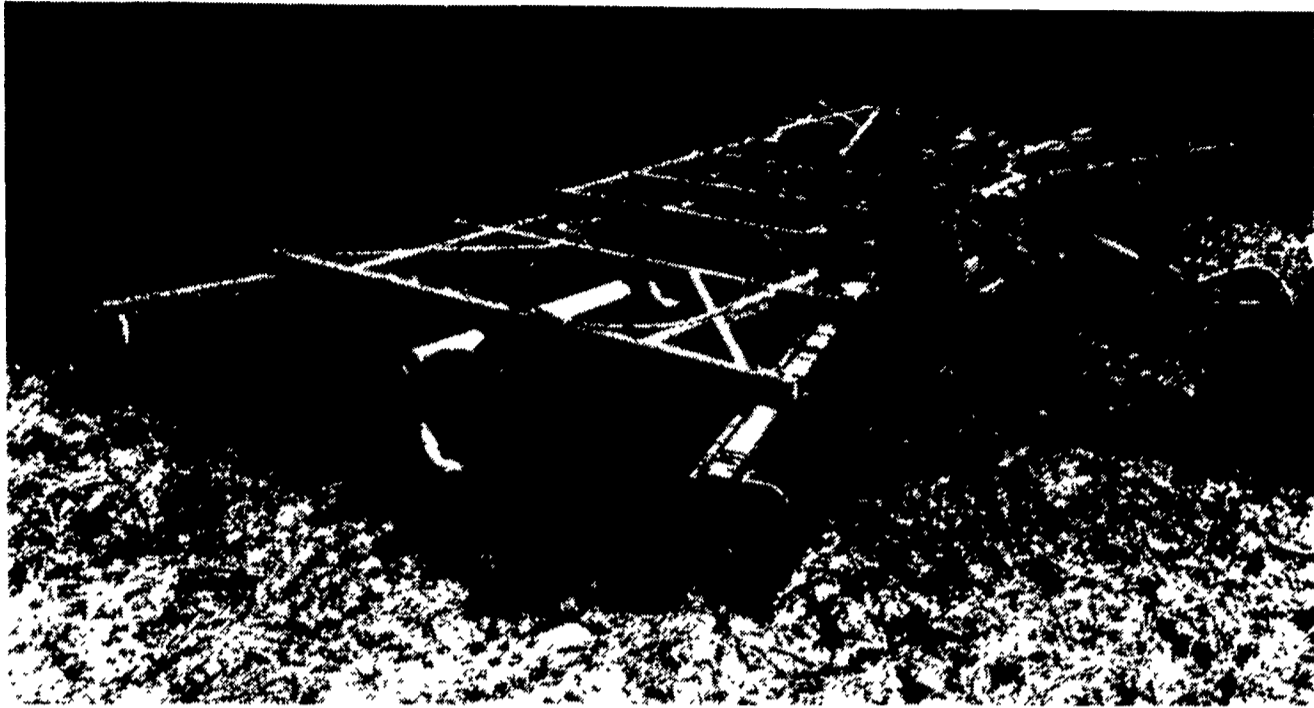

PROVEN PERFORMANCE OVER TIME!!

KRAUSE DISC HARROWS

WHAT SETS KRAUSE APART?

NOT THISKRAUSE engineers pioneered these features:

1. ROCKFLEX Bearing Arms — Rock Protection
2. FLEX-WING Fold — Uniform Cut & Finish
3. STAGGERED Gangs — Cuts Out The Center

IT'S NICE TO BE FIRST!

NOT THISKRAUSE people are dedicated to service and to producing a quality product

THIS WINS AWARDS!

“Building AMERICA’S BEST” Tillage Tools In 1988

THIS: SETS KRAUSE DISCS APART!

Since 1975 KRAUSE discs have been preparing hundreds of farmers' fields for planting: without falling apart.