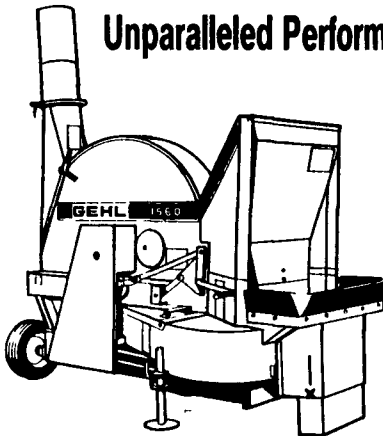

MASSEY-FERGUSON
Where Farmers Ideas Take Root

Customer Appreciation Days

JANUARY 20 thru 24, 1992

8 AM to 5 PM

GEHL

GEHL

Unparalleled Performers

The ultimate forage blowers are here - the Gehl 1540, 1560 and 1580. These blowers have been developed around the high capacity tradition of famous Gehl blowers. In addition to unmatched capacity, these blowers boast many convenience features - swing-away blower outlet, removable tunnel covers, replaceable rim sheet liner, adjustable left axle, quick-adjust air vents, PTO storage hanger and more.