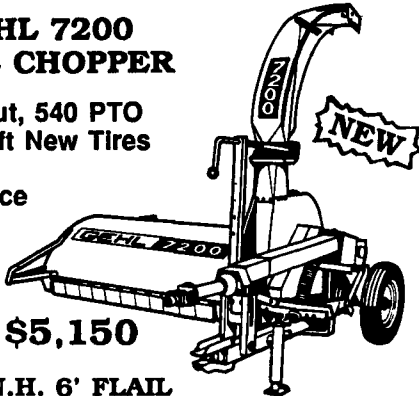

GEHL 170 GRINDER MIXER- 540 PTO
CASH SALE PRICE \$10,100

**USED JOHN DEERE 700
GRINDER MIXER
SALE PRICE \$1,795**

GEHL

High Capacity...Fast Unloading

The Gehl 970 Series self unloading forage box is a winner! You can't beat it for unloading speed, capacity, strength, ease of maintenance -- and price! Ten-year warranty on sides, end-gate, stakes and platform tells you a lot about its superior construction. And the Even-Flow third beater plus a wide 23 1/4 inch cross conveyor give you the speed and capacity you're looking for. Available in five sizes. Stop in and look one over today!

Gehl 970 Forage Box -
16' Long, 3 Beaters & Roof, Less
Running Gear

CASH & CARRY PRICE \$5,250

GEHL

**GEHL 7200
FLAIL CHOPPER**

6 Ft. Cut, 540 PTO
Hyd. Lift New Tires

List Price
\$6,360

**CASH
SALE
PRICE \$5,150**

USED N.H. 6' FLAIL

CHOPPER \$1,150

USED GEHL 6' MODEL 72B

FLAIL CHOPPER \$1,395

GEHL

CB 1060 HARVESTER

1 Only #7312 1000 RPM, Elec. Controls,
Less Corn Or Hayhead, Single Axle
With 12.5Lx15 Tires

**CASH SALE
PRICE \$11,595**

**NEW GEHL 860 HARVESTER
IN STOCK-CALL FOR DETAILS!**

TR 3038 CORNHEAD-2 Row
Narrow - 1 Only

**CASH & CARRY
PRICE \$3,475**

HA 1210 7' HAY PICKUP-1 Only

**CASH & CARRY
PRICE \$3,250**

USED GEHL 1250 HARVESTER
With HA 1200 Hay Pick-Up And TR 3038