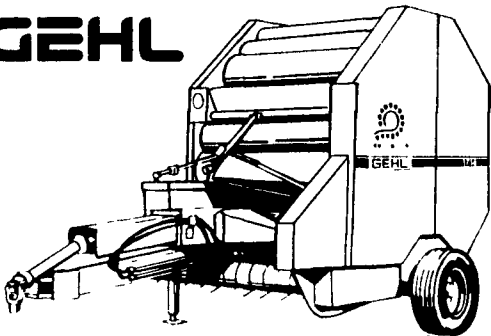

USED N.H. 6' FLAIL

CHOPPER \$1,150

USED GEHL 6' MODEL 72B

FLAIL CHOPPER \$1,395

GEHL

CB 1060 HARVESTER

1 Only #7312 1000 RPM, Elec. Controls,
Less Corn Or Hayhead, Single Axle
With 12.5Lx15 Tires

**CASH SALE
PRICE \$11,595**

**NEW GEHL 860 HARVESTER
IN STOCK-CALL FOR DETAILS!**

TR 3038 CORNHEAD-2 Row
Narrow - 1 Only

**CASH & CARRY
PRICE \$3,475**

HA 1210 7' HAY PICKUP-1 Only

**CASH & CARRY
PRICE \$3,250**

USED GEHL 1250 HARVESTER
With HA 1200 Hay Pick-Up And TR 3038

**2 Row Narrow Cornhead
SALE PRICE \$7,250**

GEHL

RB 1310 FIX CHAMBER BALER
Bale Size 4' Wide, 4 1/2' Dia., Includes
Hydr. Twine Kit

CASH SALE PRICE \$8,999

**GEHL RB 1470 VARIABLE
CHAMBER BALER - Bale Size 45"**
Wide Up To 5' Dia., Manual
Electric Twine Wrap