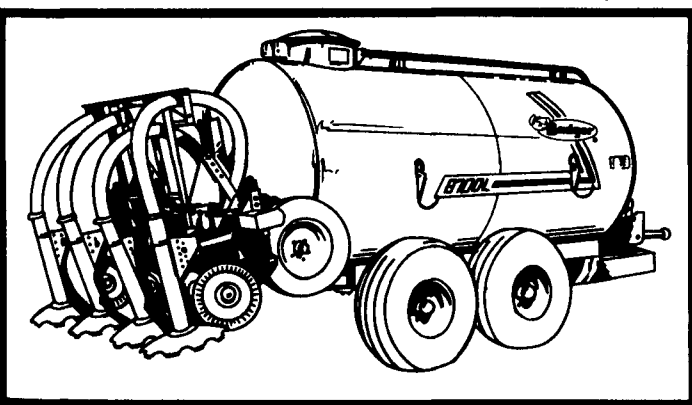

Badger DISC INJECTOR

- Badger's exclusive patented design injects manure in a uniform 1/4 "x22" layer under each injector shank
- Places manure in the plant root growth zone maximizing nutrient use by the crop
- No surface manure exposure substantially reduces nutrient loss and odor problems
- Perfect for minimum till operations since the Disc-injector loosens and aerates soil
- Retrofits any Badger injector as well as most competitive units

We Offer A Full Line Of Equipment With Financing Or Leasing

FANCY FURROW FARMS
AG EQUIP., INC.
RR 1, Uhler Rd.
Easton, PA 18042
(215) 252-8828

MELVIN G. MILLER
RT 2, Spring Mills, PA 16875
(814) 422-8279

SHOW EASE STALL CO.
573 Willow Rd.
Lancaster, PA 17601
(717) 299-2536

CHAMBERSBURG
FARM SERVICE
975 S. Main St.
Chambersburg, PA
(717) 264-3533

HESS' EQUIPMENT
Sales & Service
RR 3, Mifflinburg, PA 17844
(717) 966-2720
966-1998

HONESDALE SPREADING
SERVICE INC.
505 Cliff St.
Honesdale, PA 18431
(717) 253-2410

BHM FARM EQUIP. INC.
RR 1 Annville, PA 17003
(717) 867-2211

DEERFIELD AG &
TURF CENTER, INC.
RD 2, Box 212
Watsonstown, PA 17777
(717) 538-3557

SOMERSET BARN EQ.
R.D. #5
Somerset, PA 15501
(814) 445-5555

I.G. AG SALES*
P.O. Box 200
Silverdale, PA 18962
(215) 257-5136

CHIDESTER FARMS
RD 2, Box 75
Kingsley, PA 18826
(717) 289-4260

PIKEVILLE
EQUIPMENT INC.
RT 2, Oley, PA 19547
(215) 987-6277

HEFLIN SALES
& SERVICE
12312 Oak Hill Rd.
Woodsboro, MD 21798
(301) 898-3233

McMILLEN BROS.
RD 1 Box 134
Loysville, PA 17047
(717) 789-3961

An Employee Owned Company

* Wheel Goods Only