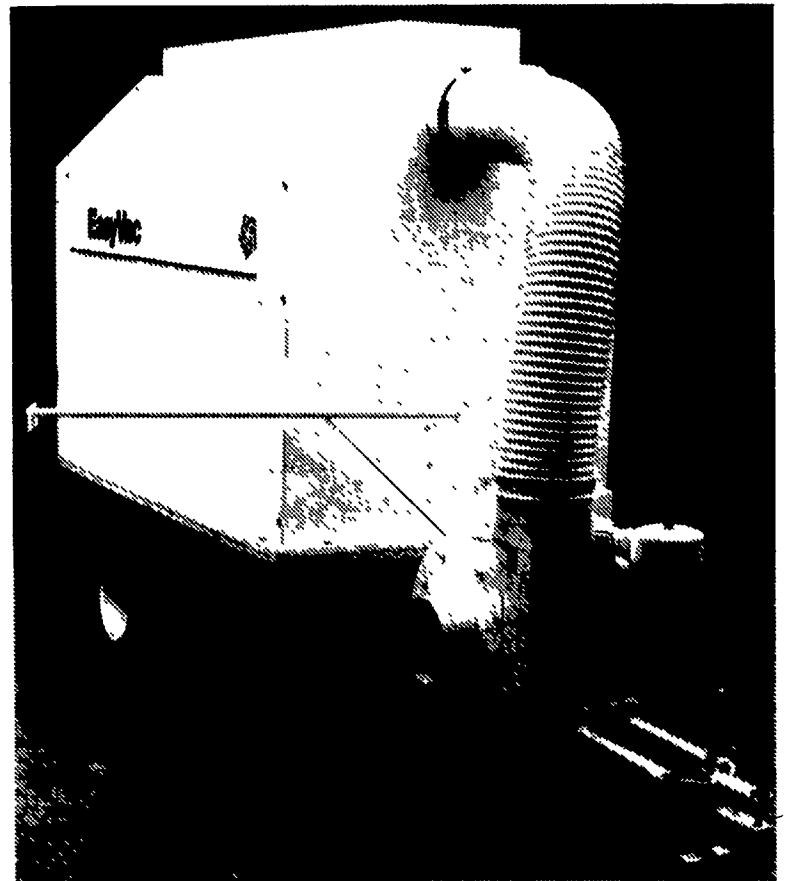

*write for
more
literature*

**Herd Seeder Co., Inc., Dept. 309
P.O. BOX 448 • LOGANSPORT, IN 46947**

NO MATTER WHAT SIZE YOUR LAWN, THERE'S AN EASYVAC TO FIT YOUR NEEDS.

Whether you're caring for the smallest postage stamp-sized lawn or a golf course-sized estate, there's an EasyVac built to last — with unitized construction and heavy-duty welded steel to resist rust, mold, and all that nature can throw at them; and still keep on performing year after year.

EasyRake
POWERED LAWN TOOLS
AS MANUFACTURED BY E. Z. RAKE, INCORPORATED

Go with the leader
in lawn care —
EasyVac!

*EASY RAKE Model 86 EasyVac with 8-hp Briggs
& Stratton engine and 1,500 lb. capacity cart for home
owners with large properties, or for commercial use.*