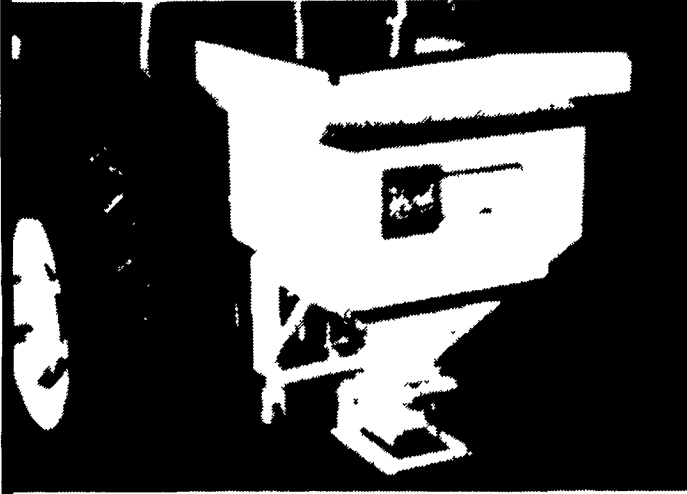

QUALITY FARM EQUIPMENT

Herd "SEEDERS"

For Legumes, Grass Seeds, Native Seeds,
And Fertilizers, Too

**BUILT
IN
THE
U.S.A.
SINCE
1948**