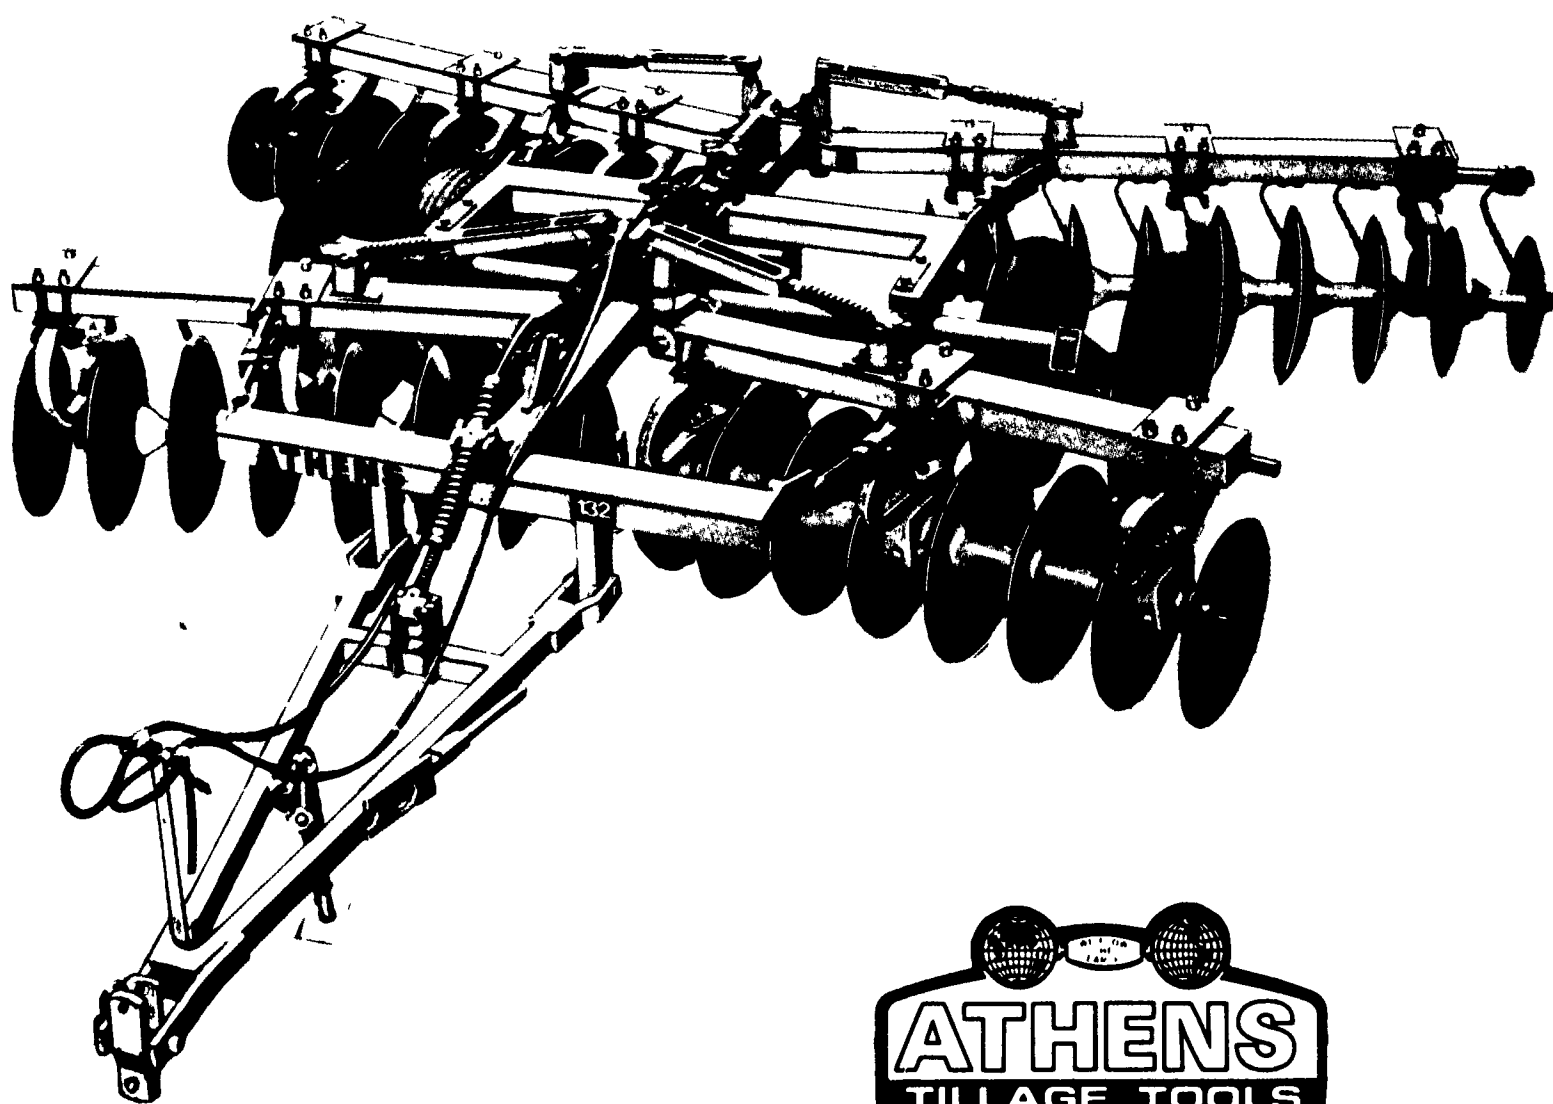

QUALITY FARM EQUIPMENT

Athens Model 132 Flex Harrow

Athens Plow Company, Athens, Tennessee introduces the Model 132 Flex Harrow. The Model 132 combines the best features of the popular Model 131 with the addition of spring bearing hangers and double tapered Timken gang bearings.

The Model 132 is available in 9 foot 6 inch cutting width, 11 foot cutting width, and 12 foot 6 inch cutting width. Add 18 inches for transport widths to include the cover disks on the rear gangs.

Standard equipment includes 24 inch x 1/4 inch blades, 9 1/2 disk spacing, 1 1/2 inch square axles, cover disks with scrapers, individual gang angle adjustment, hydraulic lifting, tongue leveling, and heavy duty scrapers. Transport wheels on the 9 foot 6 inch machine will be single wheels while the 11 foot machine and 12 foot 6 inch machine will have dual wheels as standard equipment.