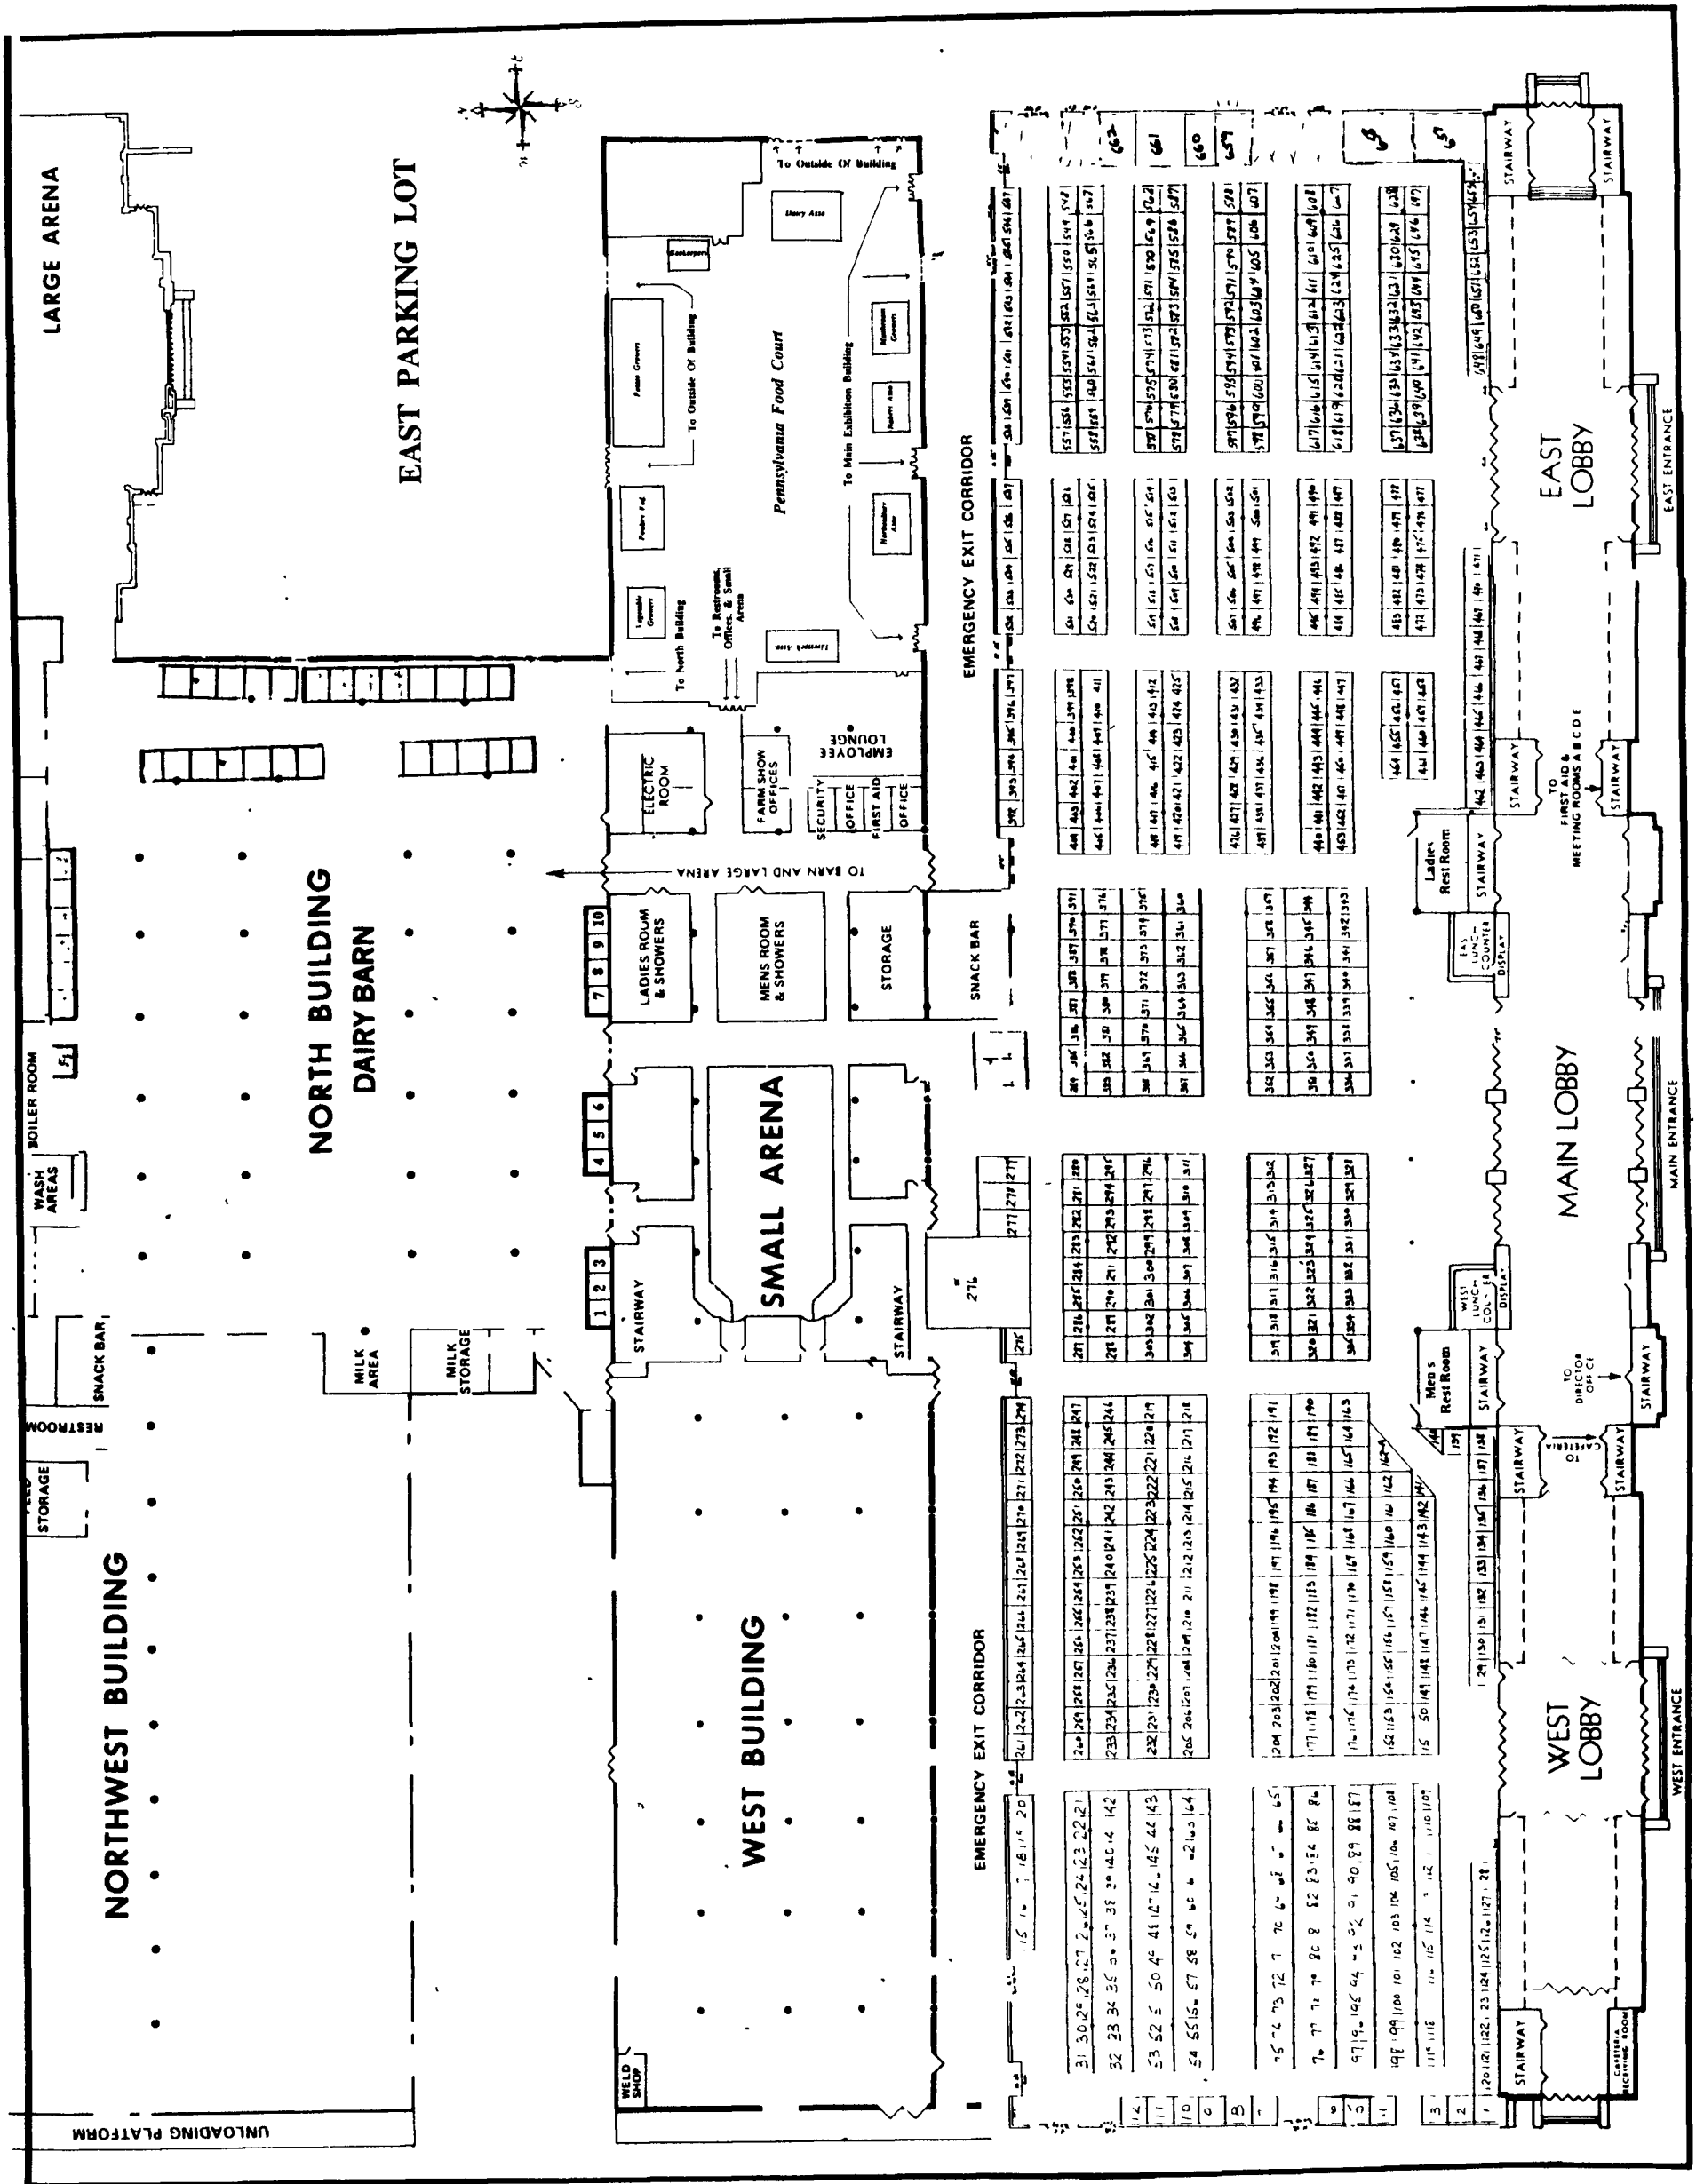

Farm Show Building Layout

- The Farm Show Complex is located along Cameron and Maclay Streets in Harrisburg, just off Exit 23 of Interstate 81. Other major arteries also lead to the Complex.
- Parking is available on the 60-acre site for \$2 per vehicle. Overflow parking is offered at the Harrisburg Area Community College (HACC) with shuttle bus service to the Farm Show Complex for a nominal fee.
- Handicapped Parking and access areas are located at the West Circle, North Entrance and Large Arena.