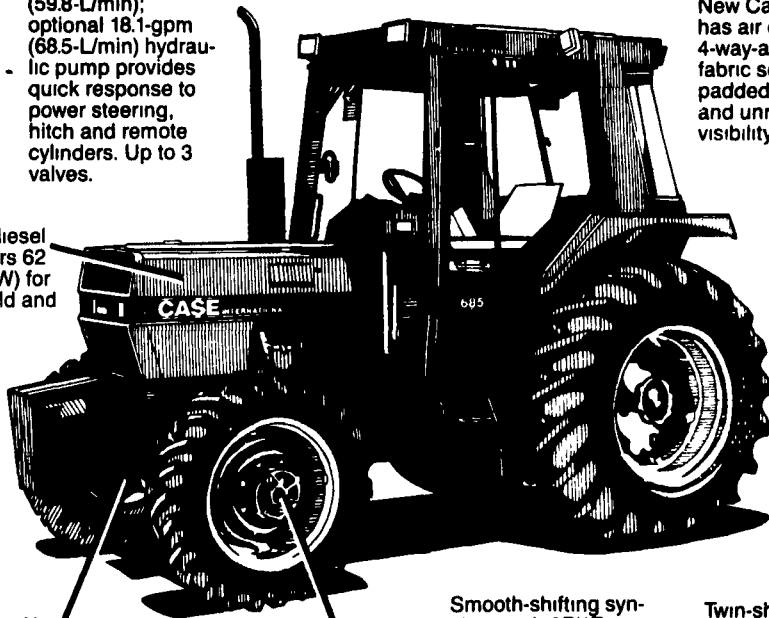

USED EQUIPMENT

Brillion 12' 8 cultmulcher, like new
Price Reduced \$5,000

Badger 2600 Harvester w/2 row corn head w/2 row snapper head w/5' hay pickup\$3,500

Eckroth Bros. Farm Equipment

RD 2 Box 24A, New Ringgold, PA 17960
717-943-2131
7:30-5:30 Mon.-Fri. 7:30-4:00 Sat.

The Case International 685 Any way you look at it... you see more tractor

Standard 15.8-gpm (59.8-L/min); optional 18.1-gpm (68.5-L/min) hydraulic pump provides quick response to power steering, hitch and remote cylinders. Up to 3 valves.

High-torque diesel engine delivers 62 PTO hp (46 kW) for all-season field and feedlot work.

New Case IH cab has air conditioning, 4-way-adjustable fabric seat, deluxe padded interior and unrestricted visibility