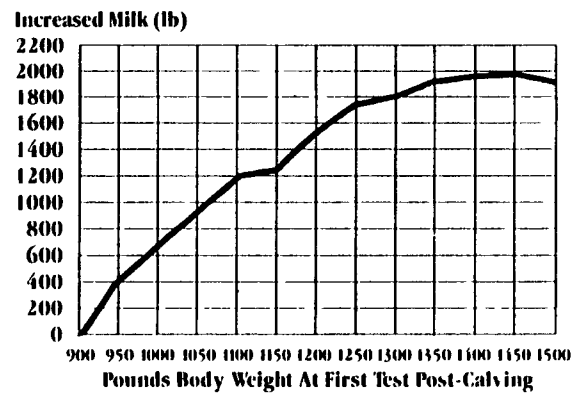

Weight After Calving vs. Milk Production
(First Lactation Holsteins)

Calf Startena®
Calf Growena®