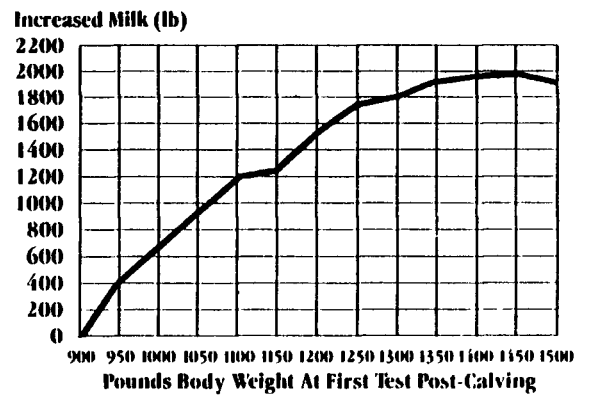

Weight After Calving vs. Milk Production
(First Lactation Holsteins)

Calf Startena®
Calf Growena®

Only from Purina Mills, Inc.