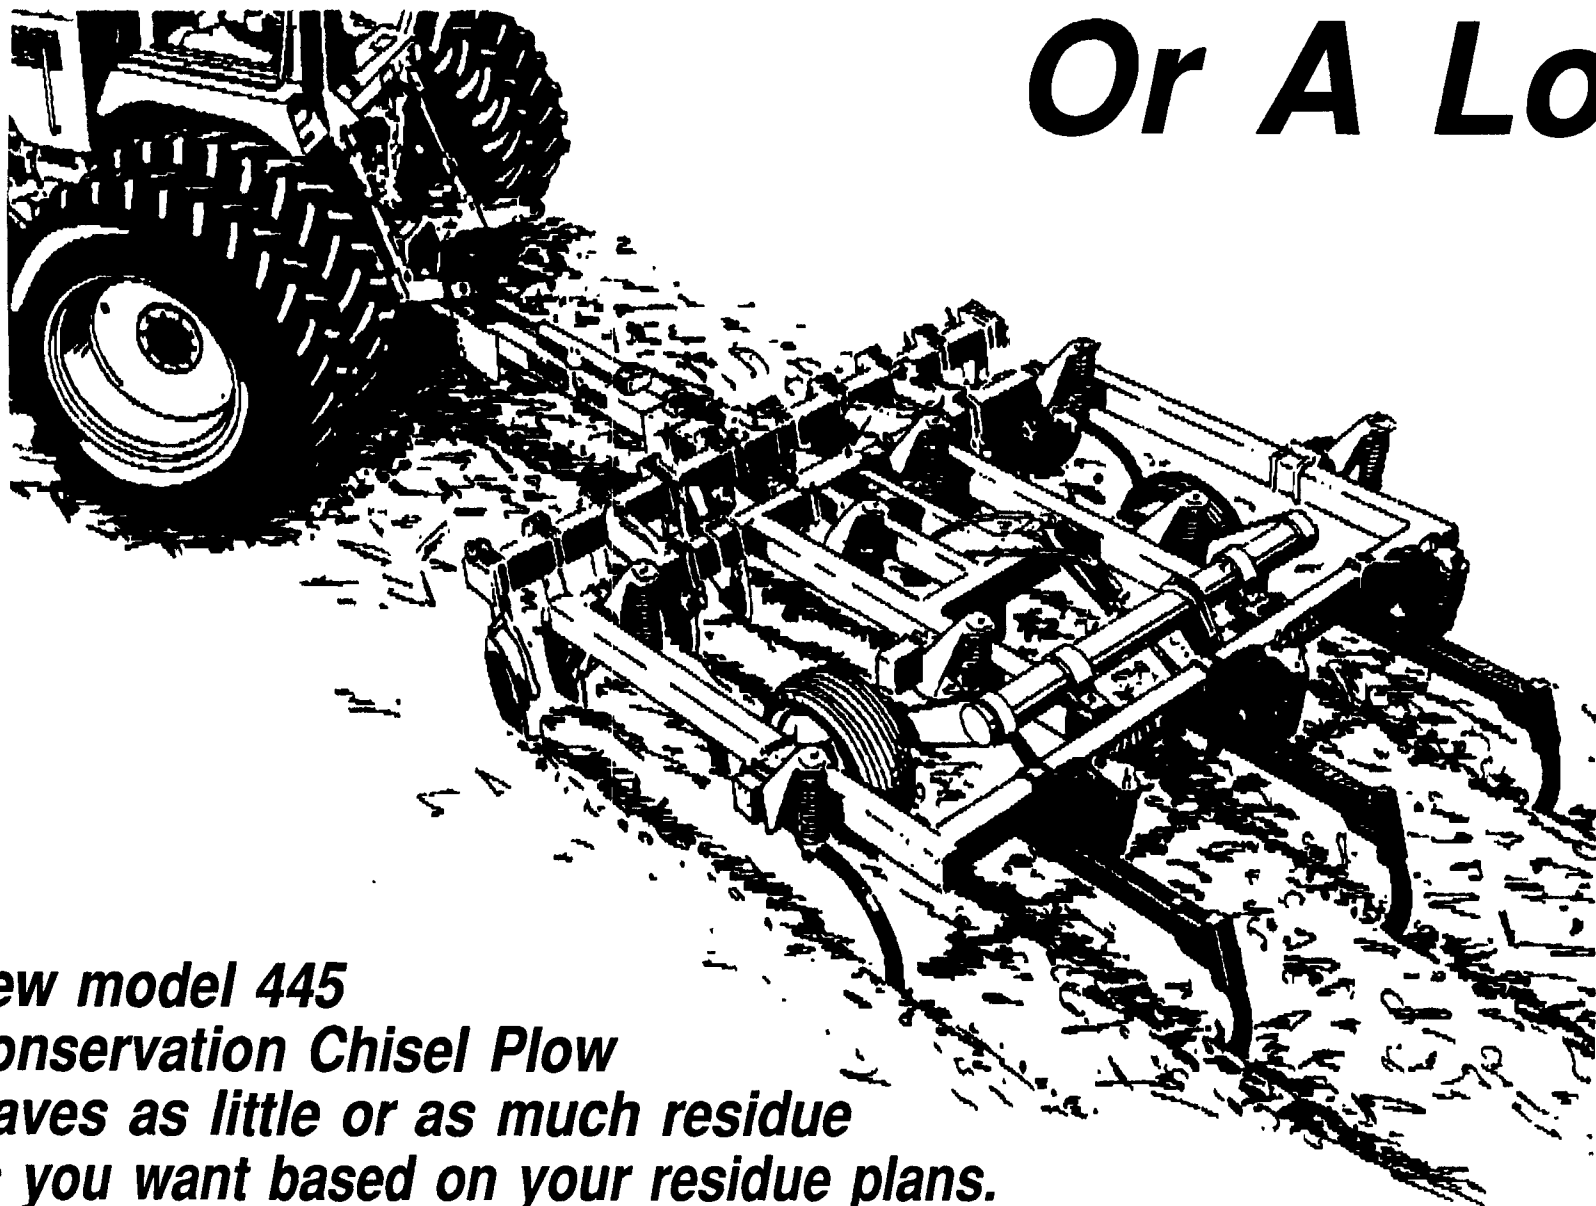

Bury A Little Residue Or A Lot

**New model 445
Conservation Chisel Plow
leaves as little or as much residue
as you want based on your residue plans.**

- Choose one of nine models from 7' to 23' working width. (19', 21' and 23' models fold flat).
- Rippled coulters and chisel points at 15" spacing leave more residue.
- Disc coulters and twisted shovels at 12" spacing leave less residue.
- Optional deep-till shanks till an extra 4-6" deeper than chisel shanks to reduce compaction problems and rip hardpan.
- Optional soil leveling bar provides a smoother secondary tillage pass.
- Ask your dealer about special low-rate financing.