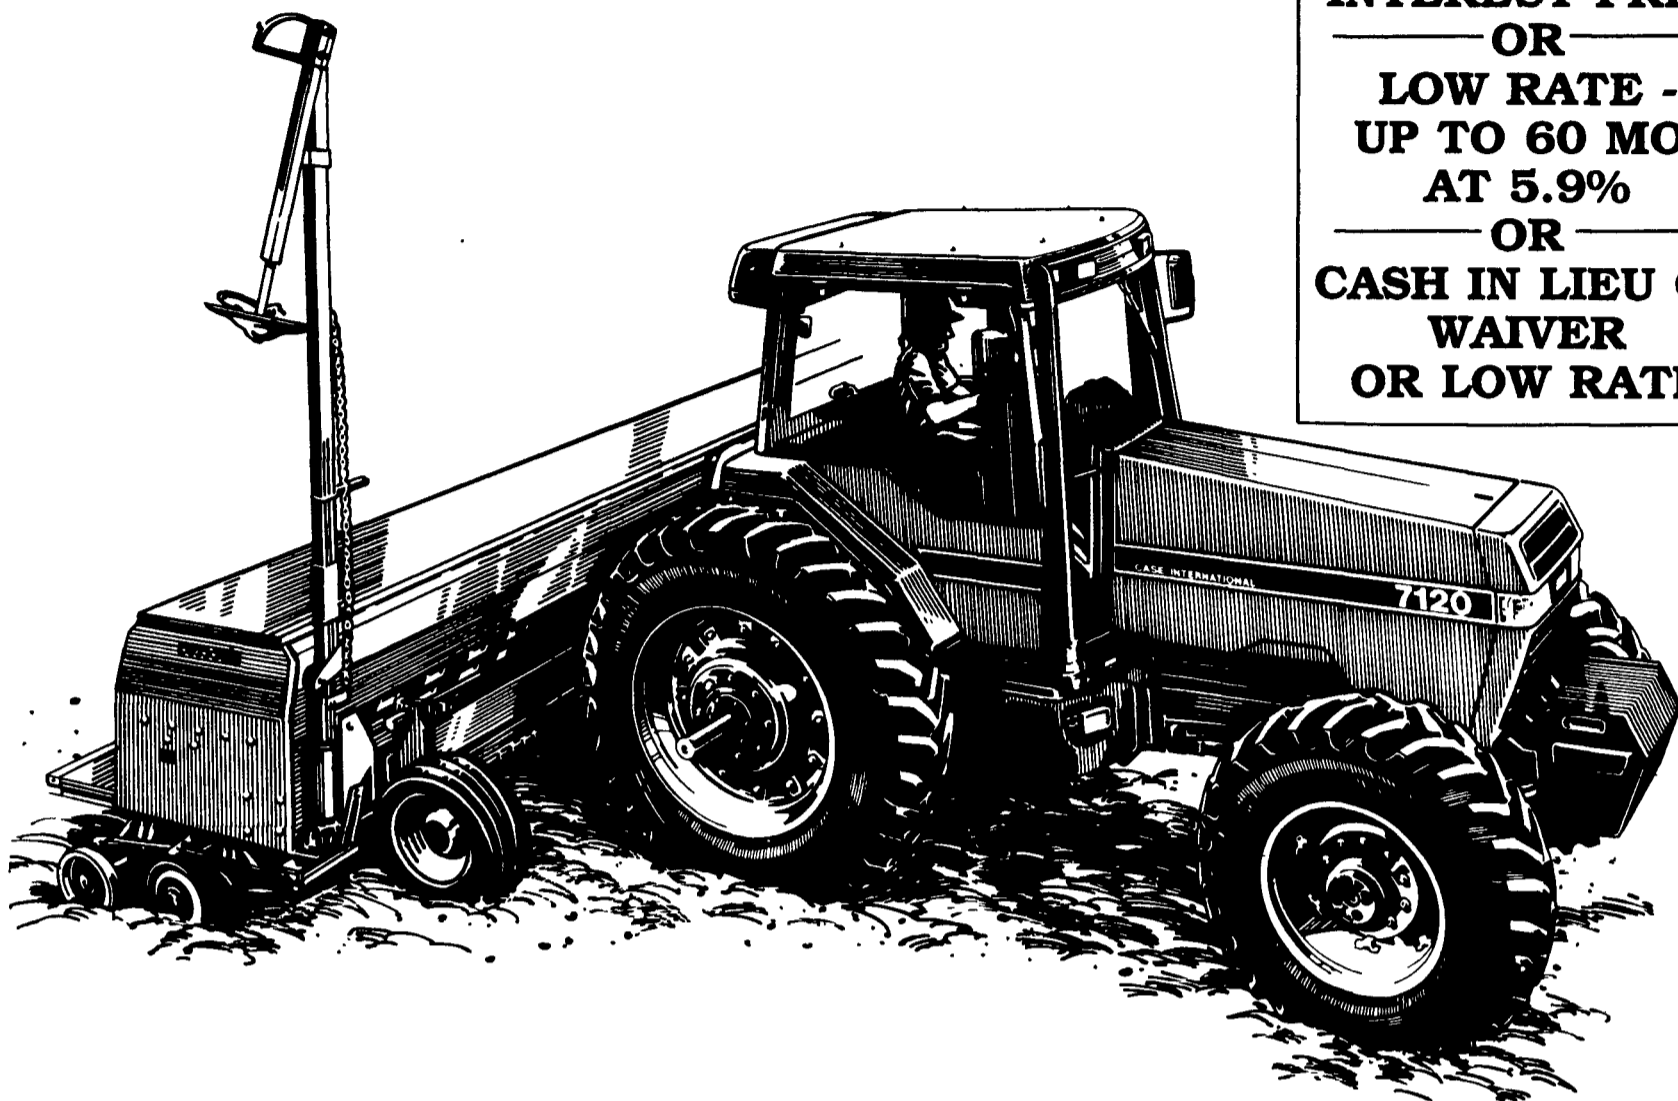

MAGNUM 7120

**6 MONTH
INTEREST FREE
OR
LOW RATE -
UP TO 60 MO.
AT 5.9%
OR
CASH IN LIEU OF
WAIVER
OR LOW RATE**

Case IH put more into the new MAGNUM Tractor line than any farm tractors developed in over twenty years. Here's why you'll get more out of it:

MAGNUM means more. Outstanding field performance from a new 505-cubic-inch turbocharged engine with reserve power. MAGNUM power.

MAGNUM Power
More lugging ability
and economy

The MAGNUM Tractor's powershift puts 18 speeds of shift-on-the-go workpower at your fingertips — standard. And only MAGNUM Tractors offer a full powershift creeper transmission with six additional speeds from .5 to 2.1 mph for more control and performance. MAGNUM performance.

MAGNUM Comfort
A more productive
environment

The MAGNUM Tractor's new larger cab has 48 square feet of window area — virtually unobstructed visibility — and more seating comfort. MAGNUM comfort.

It all adds up: The Case IH MAGNUM 7120 Tractor sets new standards for the 150 hp (112 kW) class — and for you. See us for details.