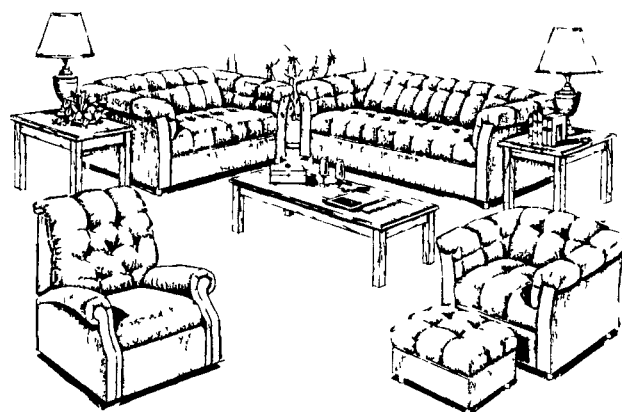

Reg. Ret.
\$249.95

with optional
cleaning tools
OUR CASH PRICE

\$120.00

8 piece group CONTEMPORARY LIVING ROOM

Sofa, Loveseat, Chair, Ottoman, Recliner, Cocktail Table and two End Tables.

★ SPECIAL! **\$499.95**