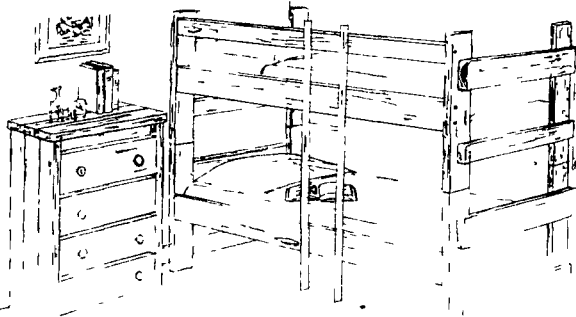

Reg. Ret.
\$249.95

with optional
cleaning tools
OUR CASH PRICE

\$120.00

8 piece group CONTEMPORARY LIVING ROOM

Sofa, Loveseat, Chair, Ottoman, Recliner, Cocktail Table and two End Tables.

★ SPECIAL! **\$499.95**

BUNK BEDS
Comes With Ladder, Safety Rail
And One Piece Bunkie
Mattresses. Cut Out Of
Heavy Stock

★ SPECIAL!
\$179.95

HUNDREDS OF OTHER ITEMS!

TOP NAME BRAND BEDDING WE TOLD THE MFG WE WOULD NOT DISCLOSE NAME BRAND!