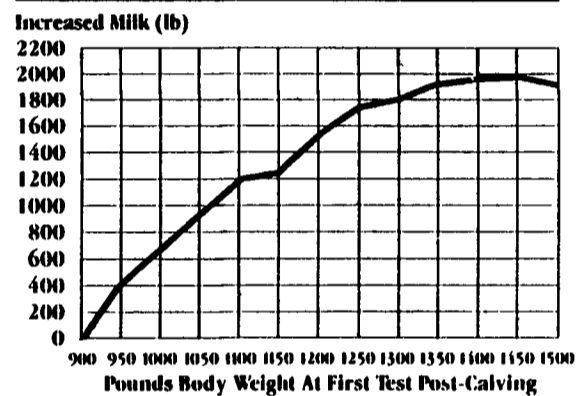

Weight After Calving vs. Milk Production
(First Lactation Holsteins)

Calf Startena®
Calf Growena®

Only from Purina Mills, Inc.