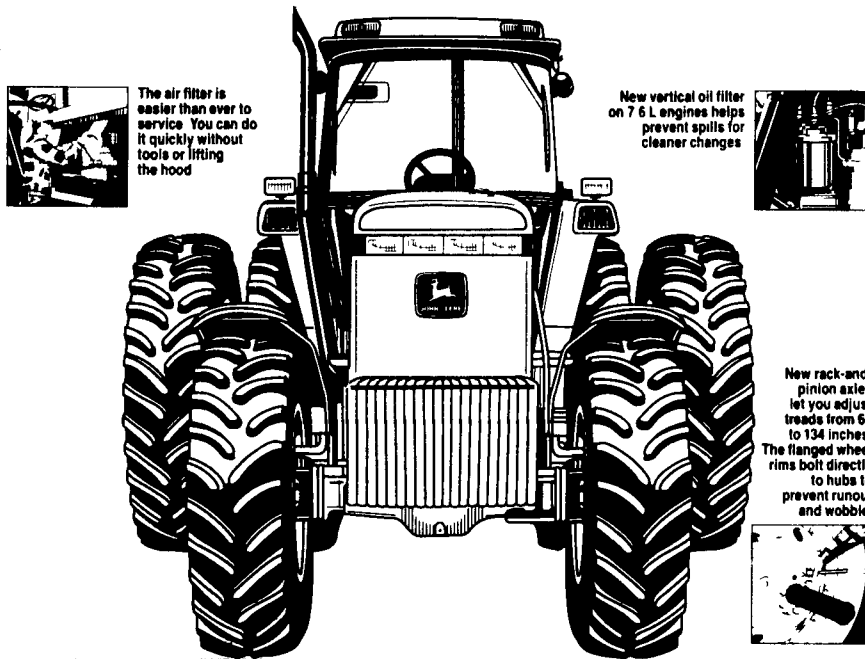

COMBINES

0% Interest Til
Sept. 1, 1992 Or
6.9% For 48 Months

JD 55 Gas w/12 Ft., 3R Cornhead.....	\$ 3,800
MF 750 Diesel w/4R Cornhead.....	\$ 9,500
JD 4425, Variable Speed, Cab, Spreader, 950 Hours.....	\$33,500
JD 4435, Variable Speed, Cab, Chopper, 880 Hours.....	\$47,500
IHC 1460 Hydro, Cab, 6R30.....	\$46,500
Deutz-Allis R70, Power Bow Drive, Spreader, Monitor, 650 Hours, w/20-Ft. Flex, 6R30.....	\$95,000

155-HP 4560 175-HP 4760 200-HP 4960

See Our New John Deere 60 Series Tractors

The air filter is easier than ever to service. You can do it quickly without tools or lifting the hood.

New vertical oil filter on 7.6 L engines helps prevent spills for cleaner changes.

New rack-and-pinion axles let you adjust treads from 60 to 134 inches. The flanged wheel rims bolt directly to hubs to prevent runout and wobble.

NOW IN STOCK!

- New rack-and-pinion axles
- New easier air filter servicing
- New wider steps and easier access
- Improved sound quality
- Improved visibility
- New non-glare lights
- New battery booster terminal
- Special monitor mounts
- New electrical (key) shutoff and other conveniences.
- PLUS, New 5-year/5000-hour warranty