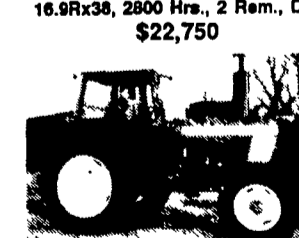

84 FD 6610, 72 HP, 2 WD, Cab,  
16.9Rx34, 3100 Hrs.,  
2 Rem, DP  
\$15,900

81 FD TW-30, 165 HP, 4 WD, C/A,  
20.8Rx38, 3500 Hrs., 2 Rem., DP  
\$23,900

84 IH 5288, 160 HP, MFWD, C/A,  
20.8Rx38, 3950 Hrs., 2 Rem.,  
18F/6R  
\$28,900

83 FD 7710, 86 HP, 4 WD, Cab,  
16.9Rx38, 2800 Hrs., 2 Rem., DP  
\$22,750

84 IH 5288, 160 HP, MFWD, C/A,  
20.8x38 (Duals), 5000 Hrs., 2 Rem.,  
18F/6R  
\$24,500

81 FD TW-20, 128 HP, 4 WD, C/A,  
18.4Rx38, 3600 Hrs., 2 Rem., DP  
\$21,400

84 Case 2290, 130 HP, 4 WD, C/A,  
18.4Rx38, 3100 Hrs.  
2 Rem, PS  
\$19,900

**BEFORE YOU BUY  
ANY TRACTOR...  
NEW or USED... 2WD or 4WD...  
CHECK the UNBELIEVABLY  
LOW PRICES**  
at